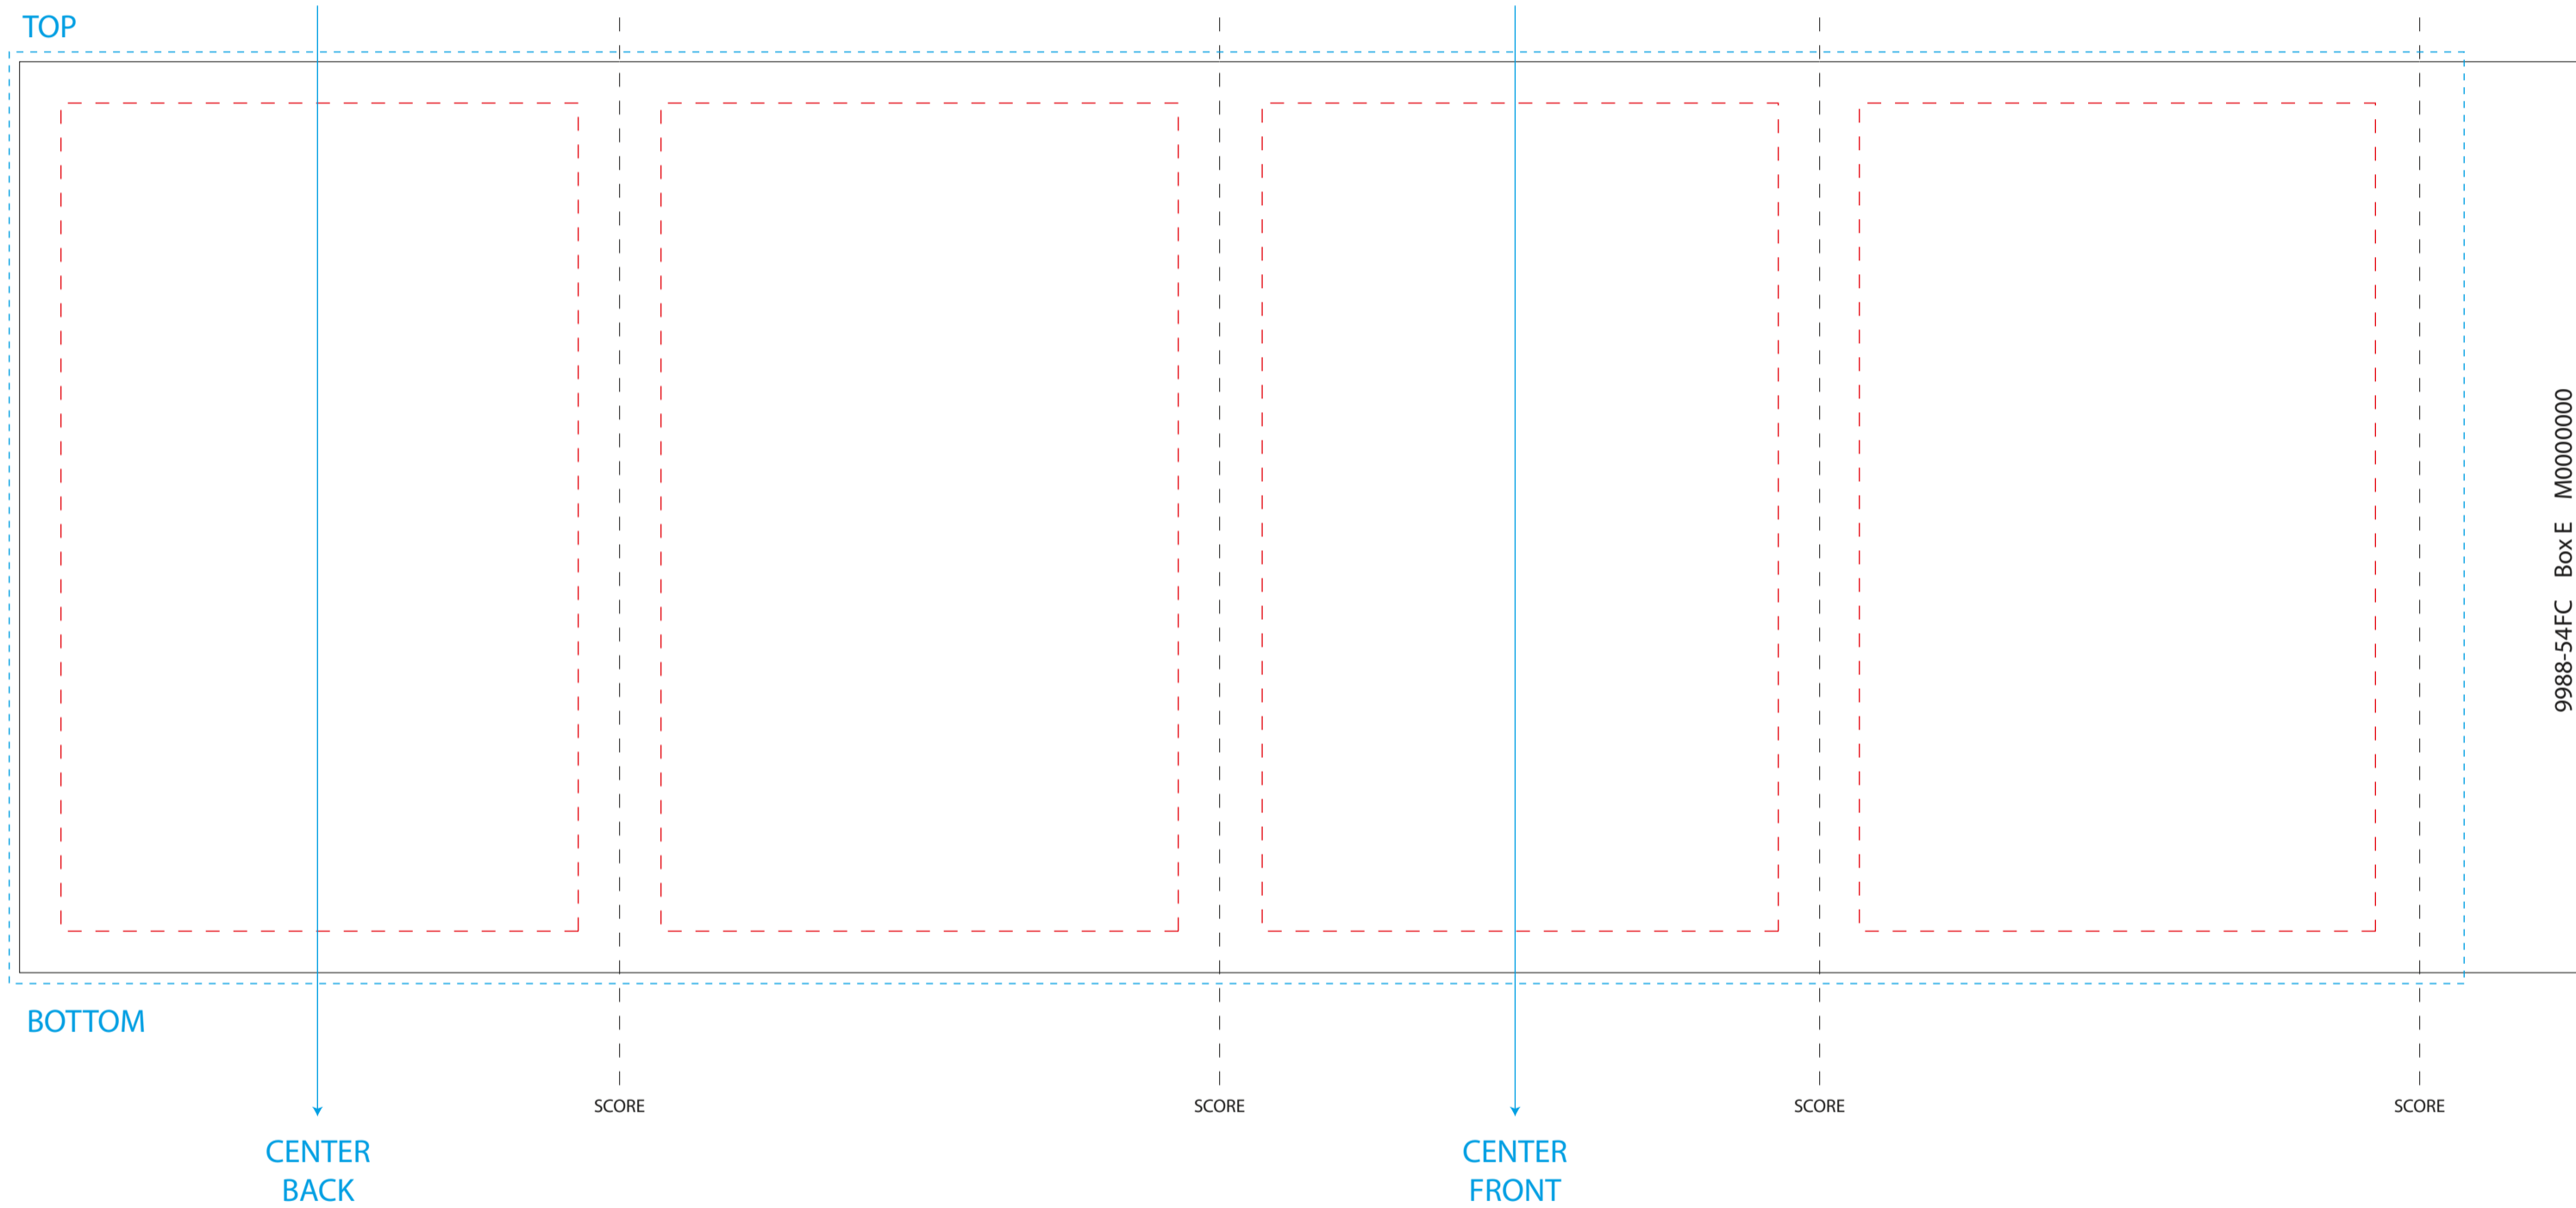

PERFECTLY PACKAGED

DISTINCTIVE GIFT SETS
AND DELUXE PACKAGING

- Bleed Area = 5.625" H x 14.8309"W
- _____ Live Area = 5.5" H x 15.5"W
- - - - - NO TEXT MAY EXTEND OUTSIDE EACH BOX

9988-54FC - Box E - Drinkware Sleeve Master Template Size
Wrap Dimensions: 15.5" x 5.5"
Item 1624-84, 1625-27, 1624-74, 1625-26, 1625-11, 1625-14, 1625-46, 1625-78

For best results, supply vector art files or a vector .pdf. All embedded images should be at least 300dpi and fonts must be converted to outlines.

For Internal Use Only

Wrap SKU: 9988-54FC

Compatible Items: