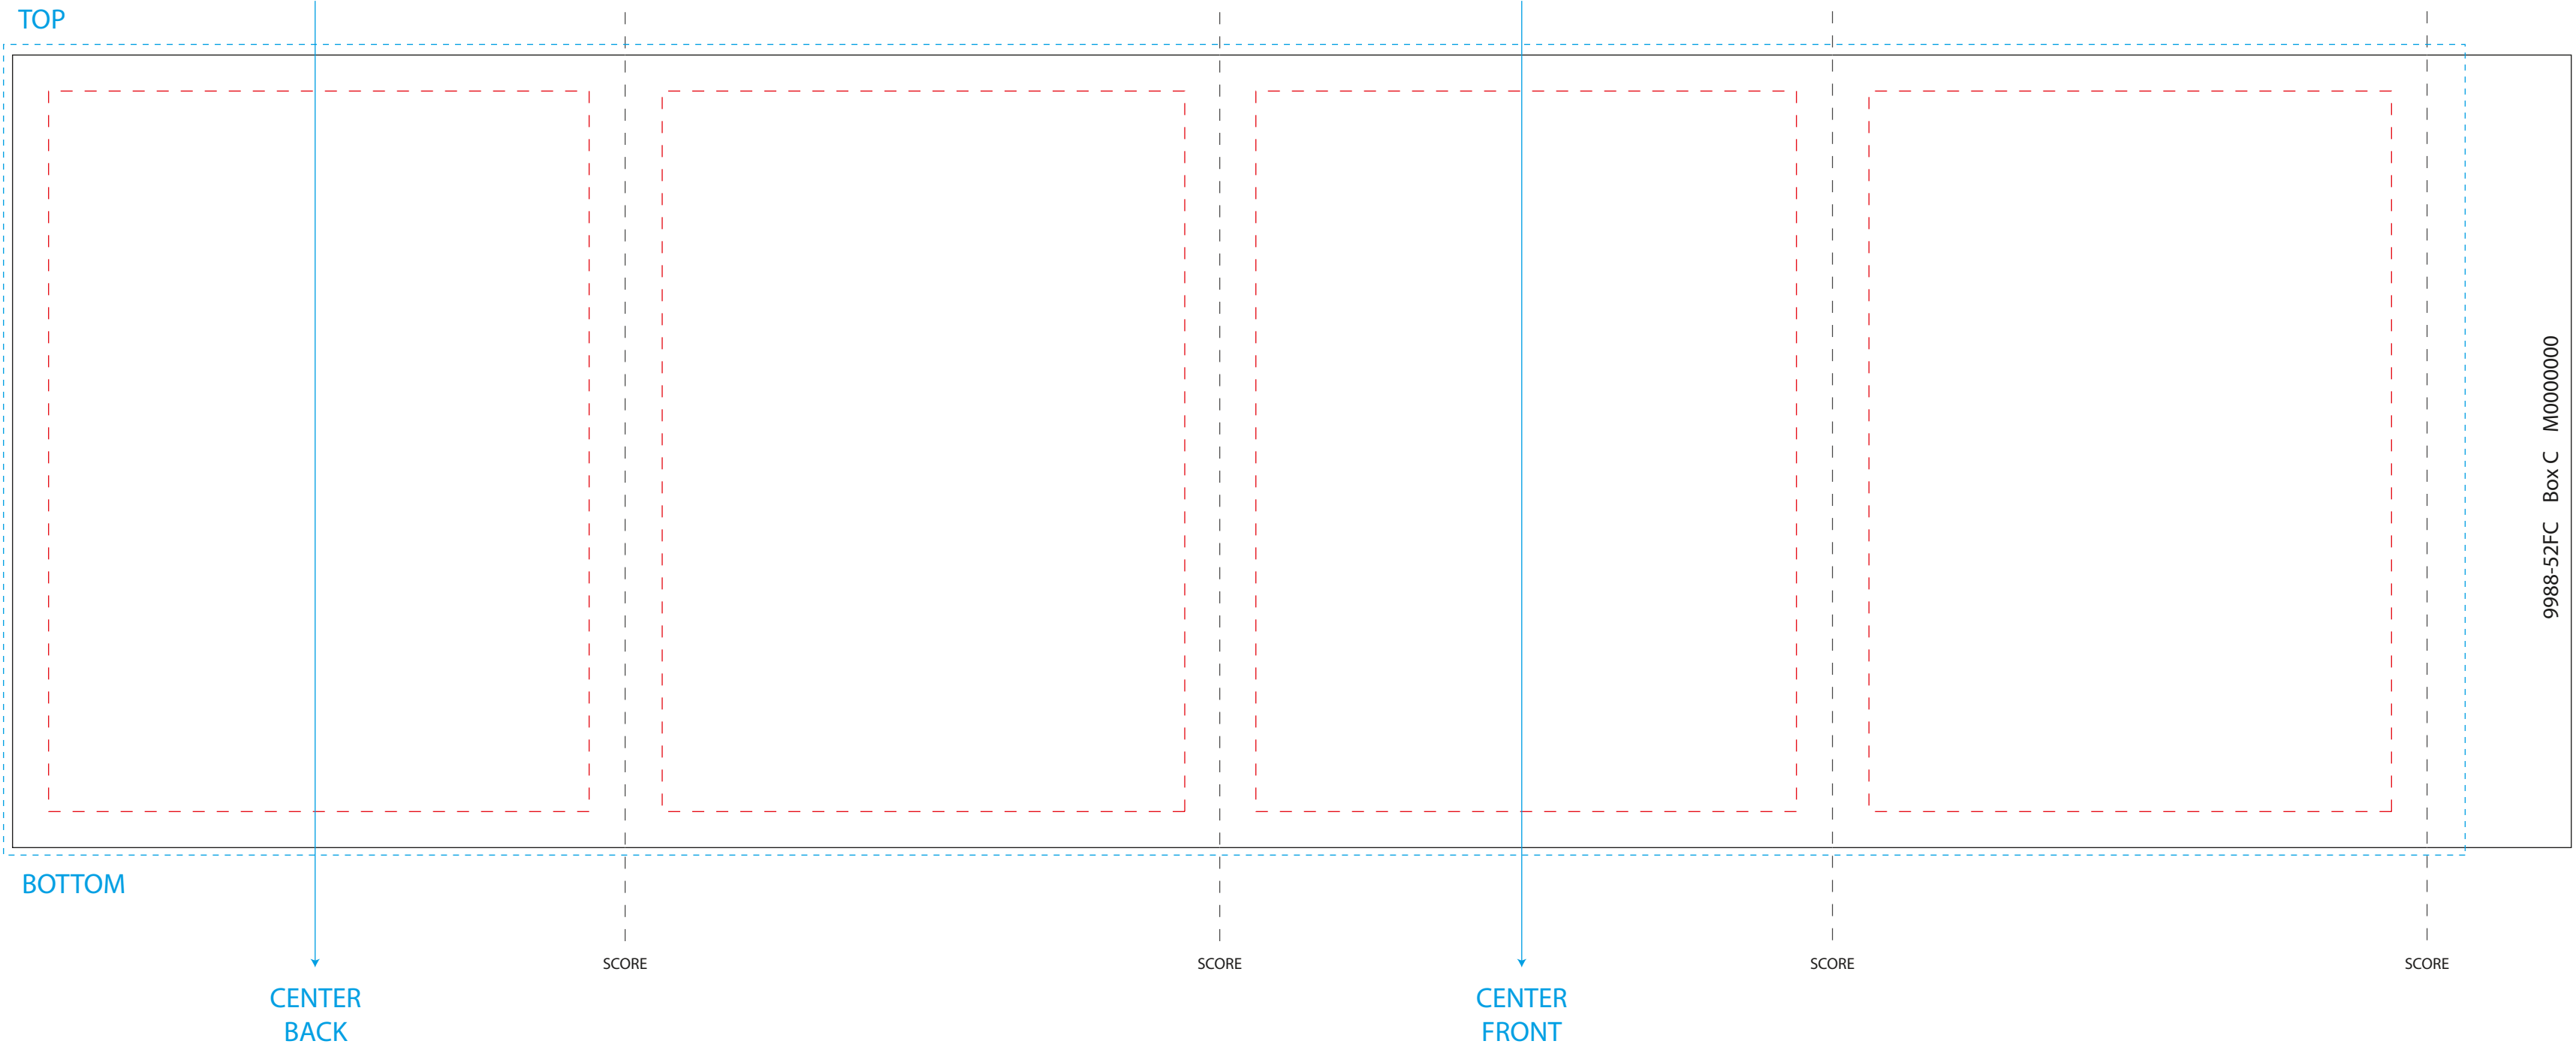

PERFECTLY PACKAGED

DISTINCTIVE GIFT SETS
AND DELUXE PACKAGING

- Bleed Area = 5.625" H x 17.0764" W
- _____ Live Area = 5.5" H x 17.75" W
- - - - - NO TEXT MAY EXTEND OUTSIDE EACH BOX

9988-52FC - Box C - Drinkware Sleeve Master Template Size
Wrap Dimensions: 17.75" x 5.5"
Item 1625-45, 1625-09, 1625-23, 1624-98, 1625-29

For best results, supply vector art files or a vector .pdf. All embedded images should be at least 300dpi and fonts must be converted to outlines.

For Internal Use Only

Wrap SKU: 9988-52FC

Compatible Items: