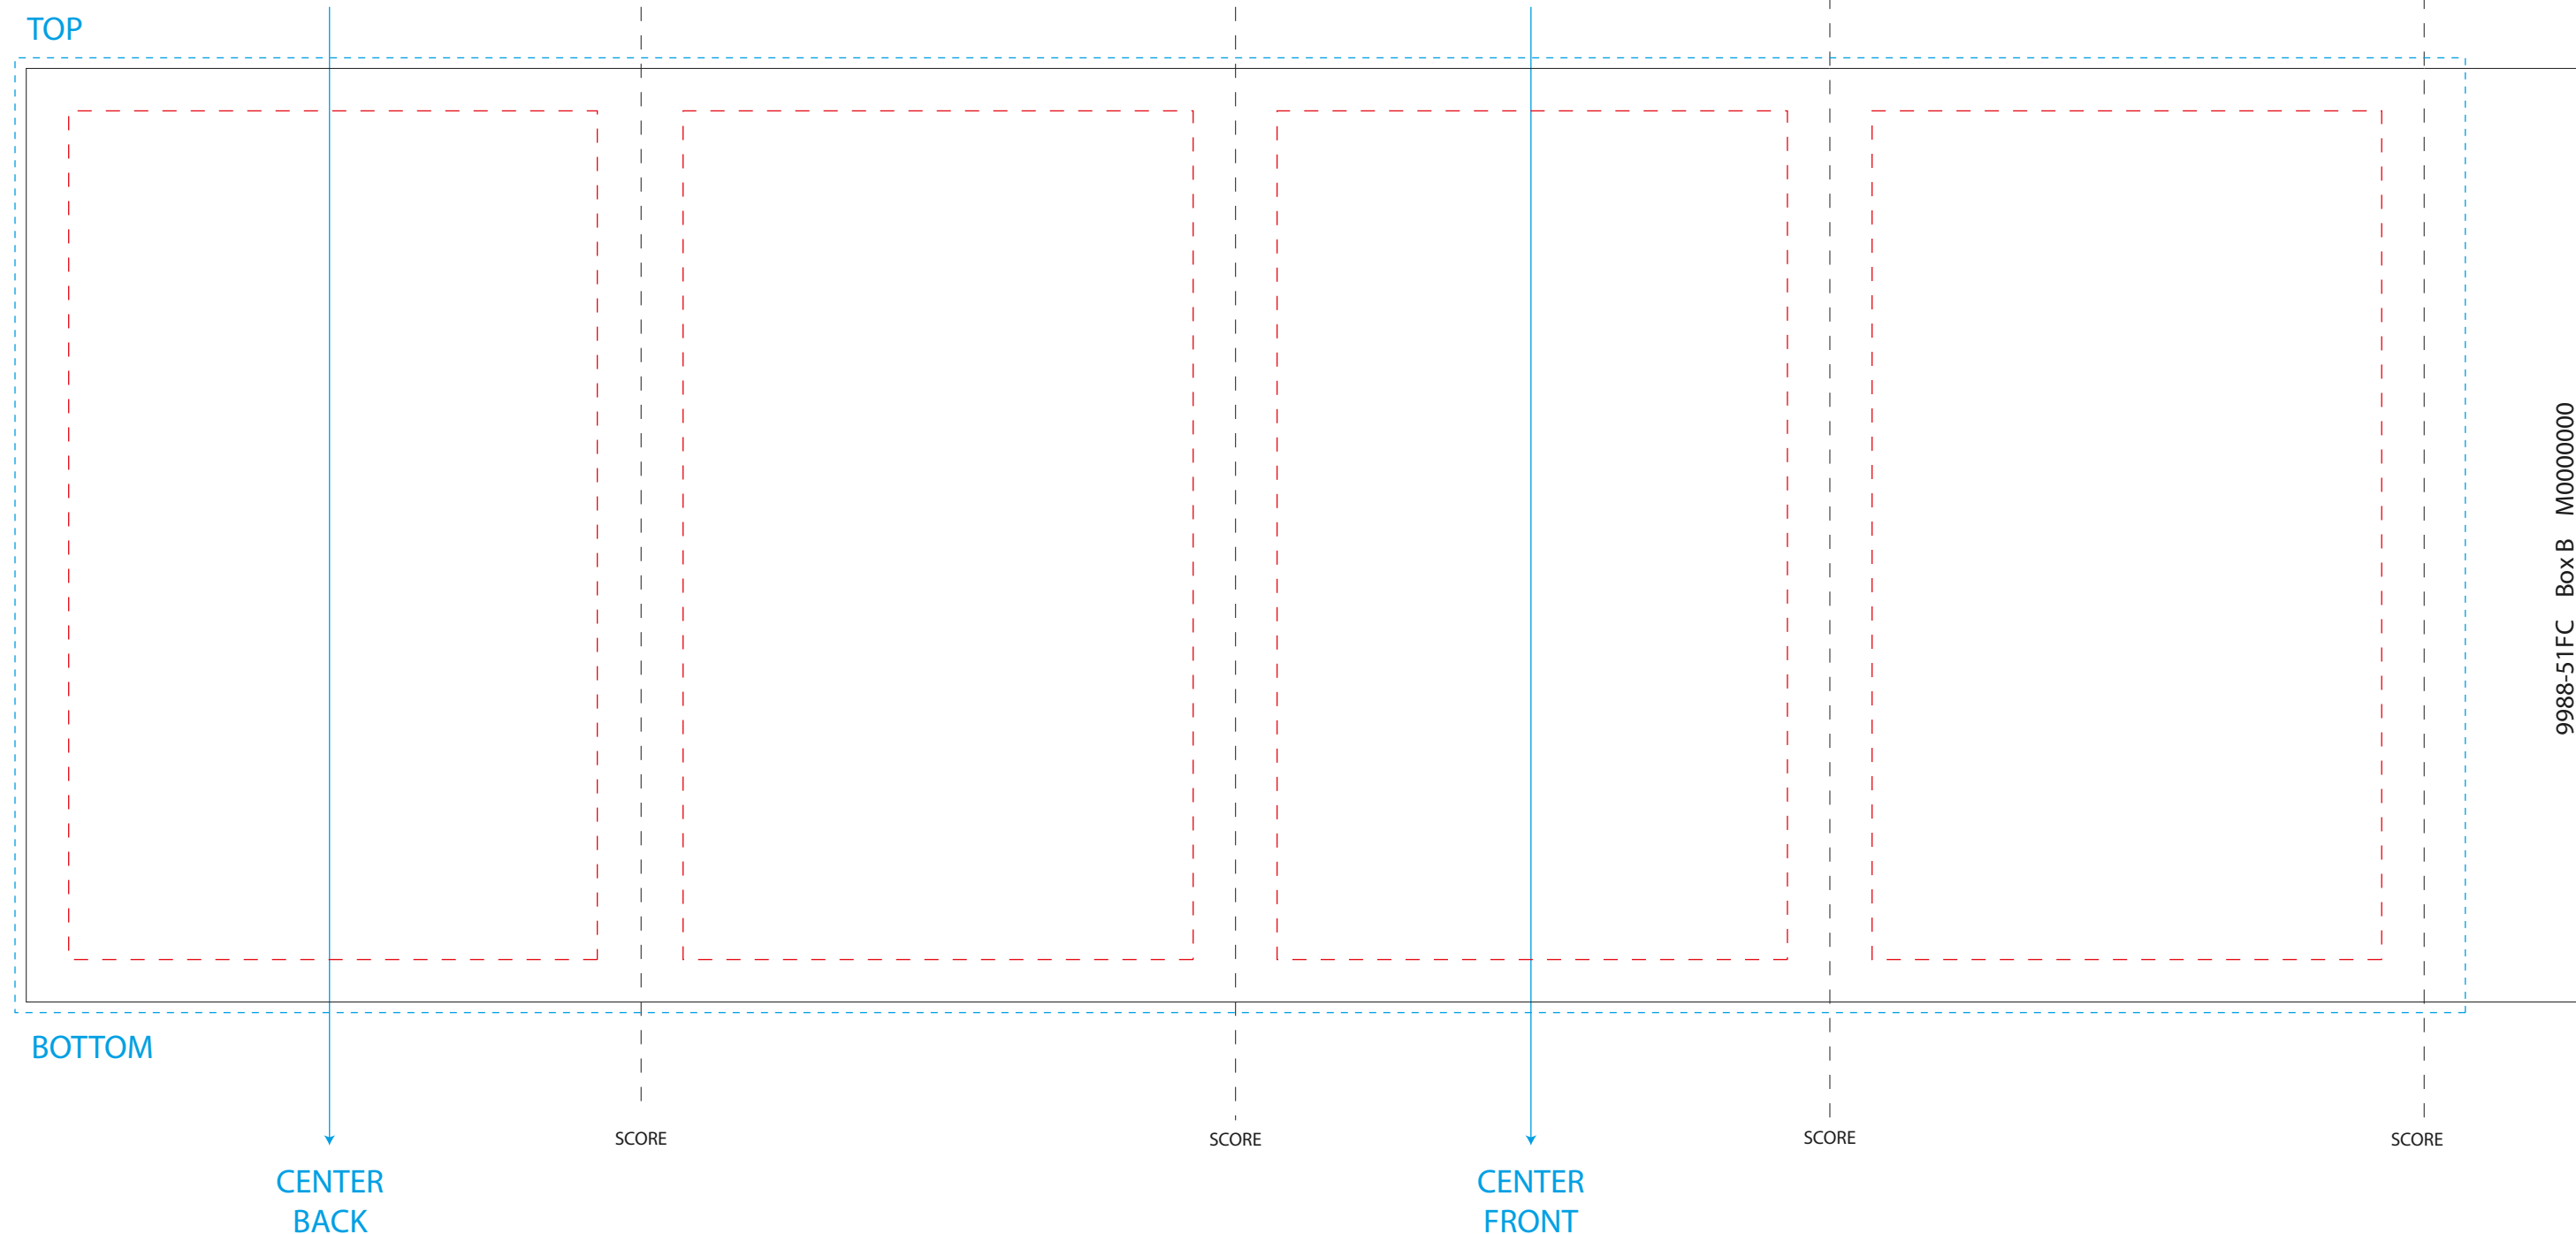

# PERFECTLY PACKAGED

DISTINCTIVE GIFT SETS  
AND DELUXE PACKAGING

- Bleed Area = 5.625" H x 14.4365"W
- \_\_\_\_\_ Live Area = 5.5" H x 15.125"W
- - - - - NO TEXT MAY EXTEND OUTSIDE EACH BOX

9988-51FC - Box B - Drinkware Sleeve Master Template Size  
Wrap Dimensions: 15.125" x 5.5"  
Item 1625-25, 1625-37, 1625-69

For best results, supply vector art files or a vector .pdf. All embedded images should be at least 300dpi and fonts must be converted to outlines.

## For Internal Use Only

Wrap SKU: 9988-51FC

Compatible Items:

- 1625-25 Copper Vacuum Tumbler with Ceramic Lining 20oz
- 1625-37 Tugo Copper Vacuum Tumbler and Can Insulator 16oz
- 1625-69 Valhala Copper Vac Insulated Tumbler with Cork 16oz