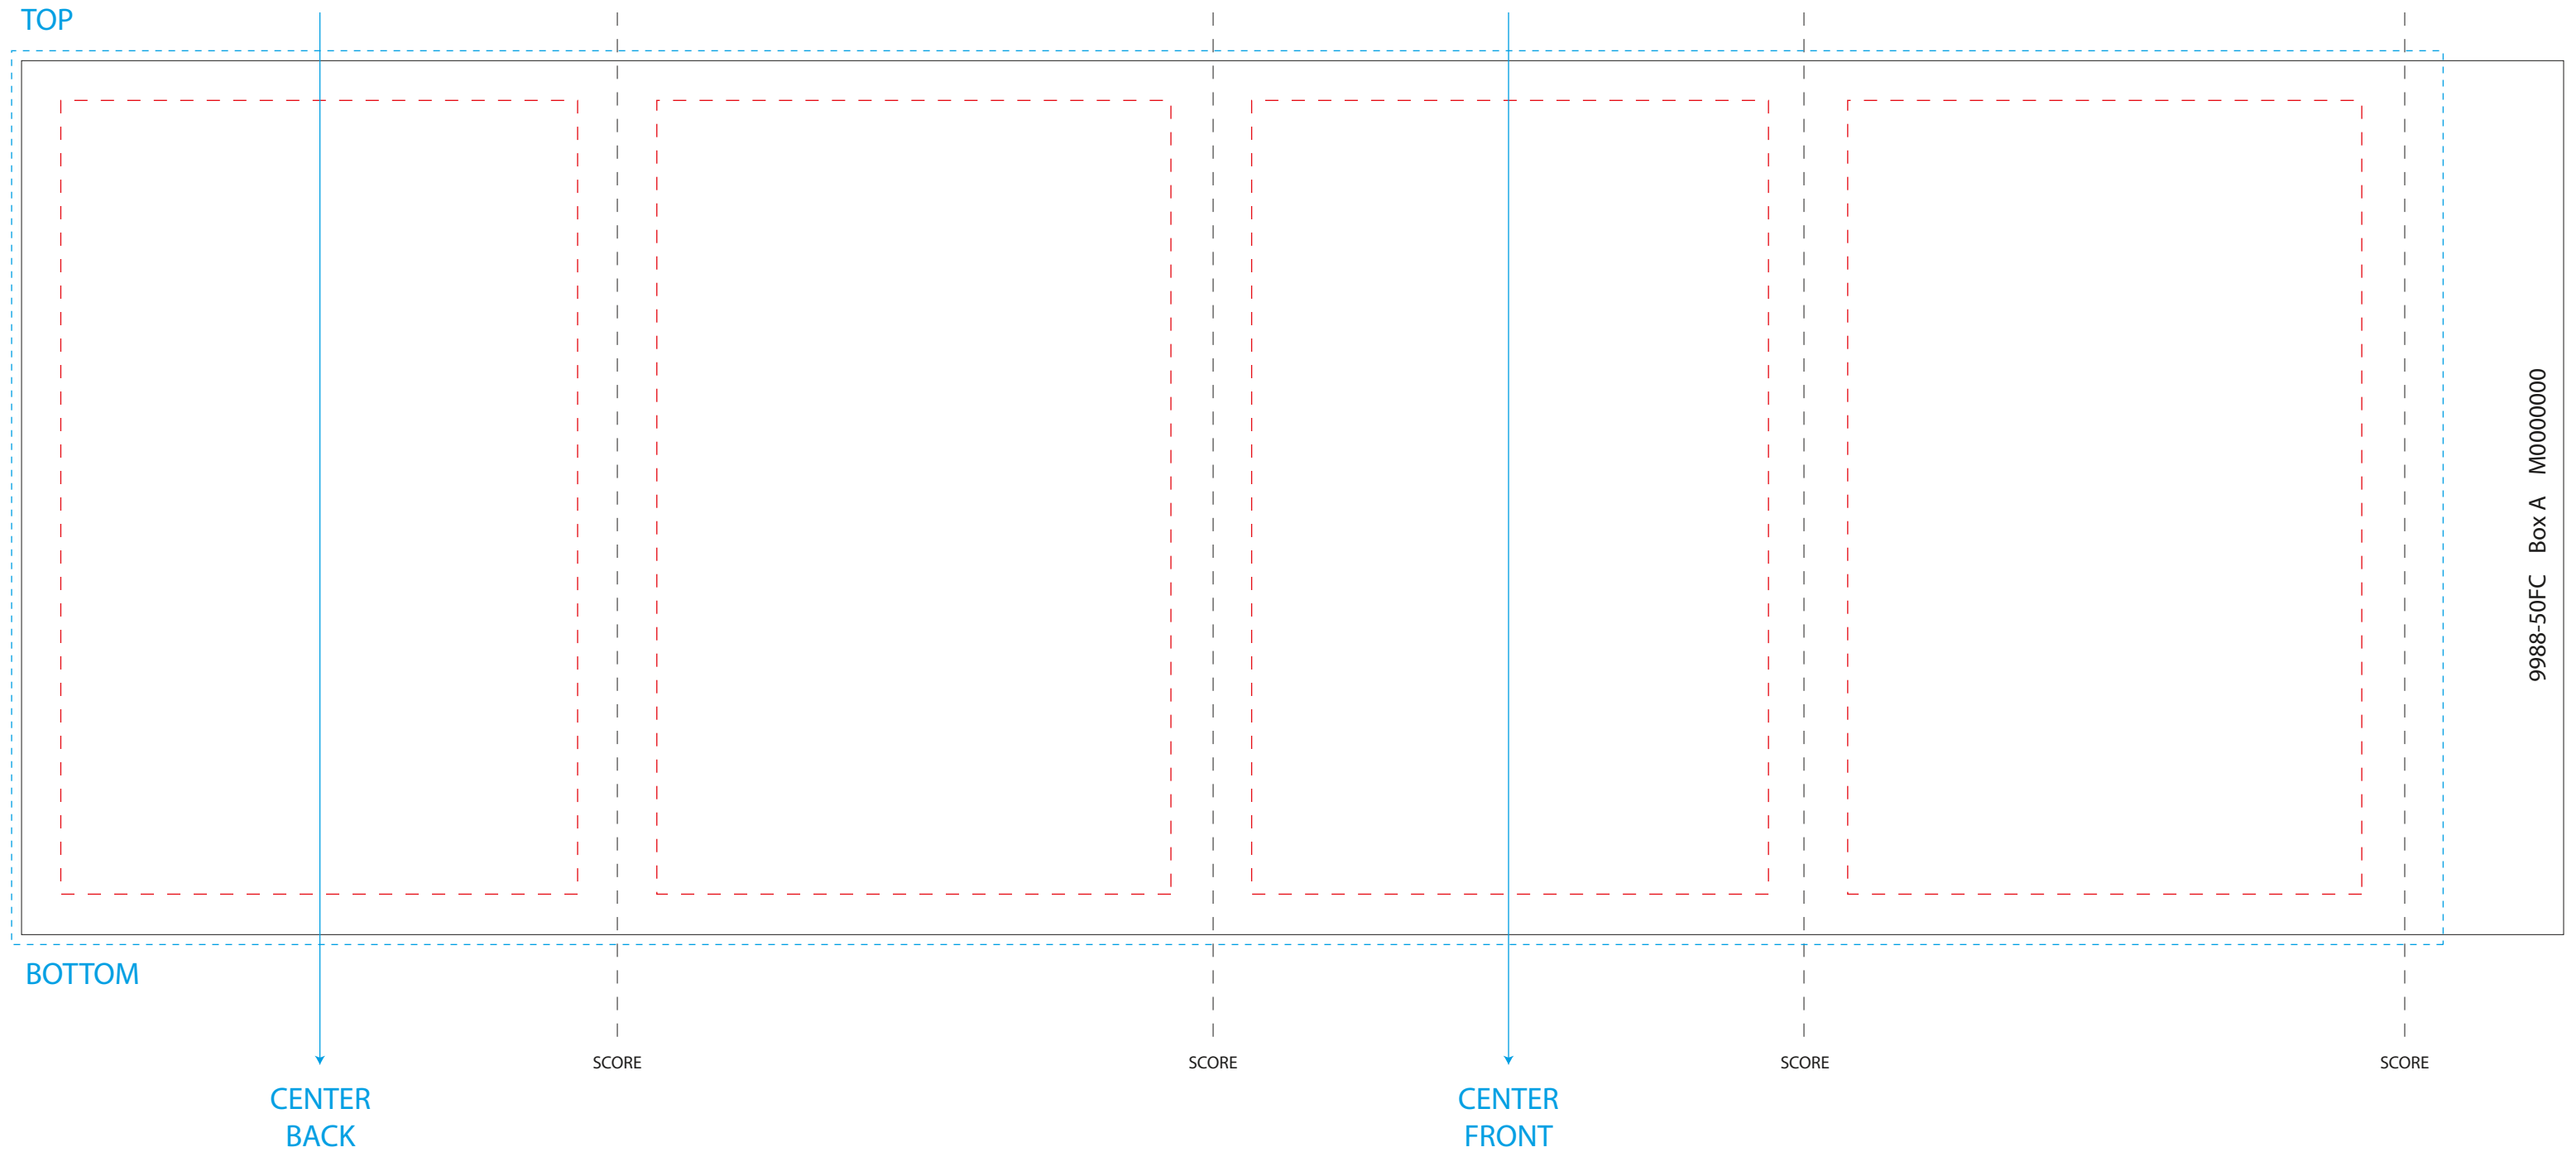

PERFECTLY PACKAGED

DISTINCTIVE GIFT SETS
AND DELUXE PACKAGING

9988-55FC - Box A - Drinkware Sleeve Product Template Size
Wrap Dimensions: 16" x 5.5"

- Bleed Area = 5.625" H x 15.3042" W
- _____ Live Area = 5.5" H x 16" W
- - - - - NO TEXT MAY EXTEND OUTSIDE EACH BOX

For best results, supply vector art files or a vector .pdf. All embedded images should be at least 300dpi and fonts must be converted to outlines.

For Internal Use Only

Wrap SKU: 9988-55FC

Compatible Items: