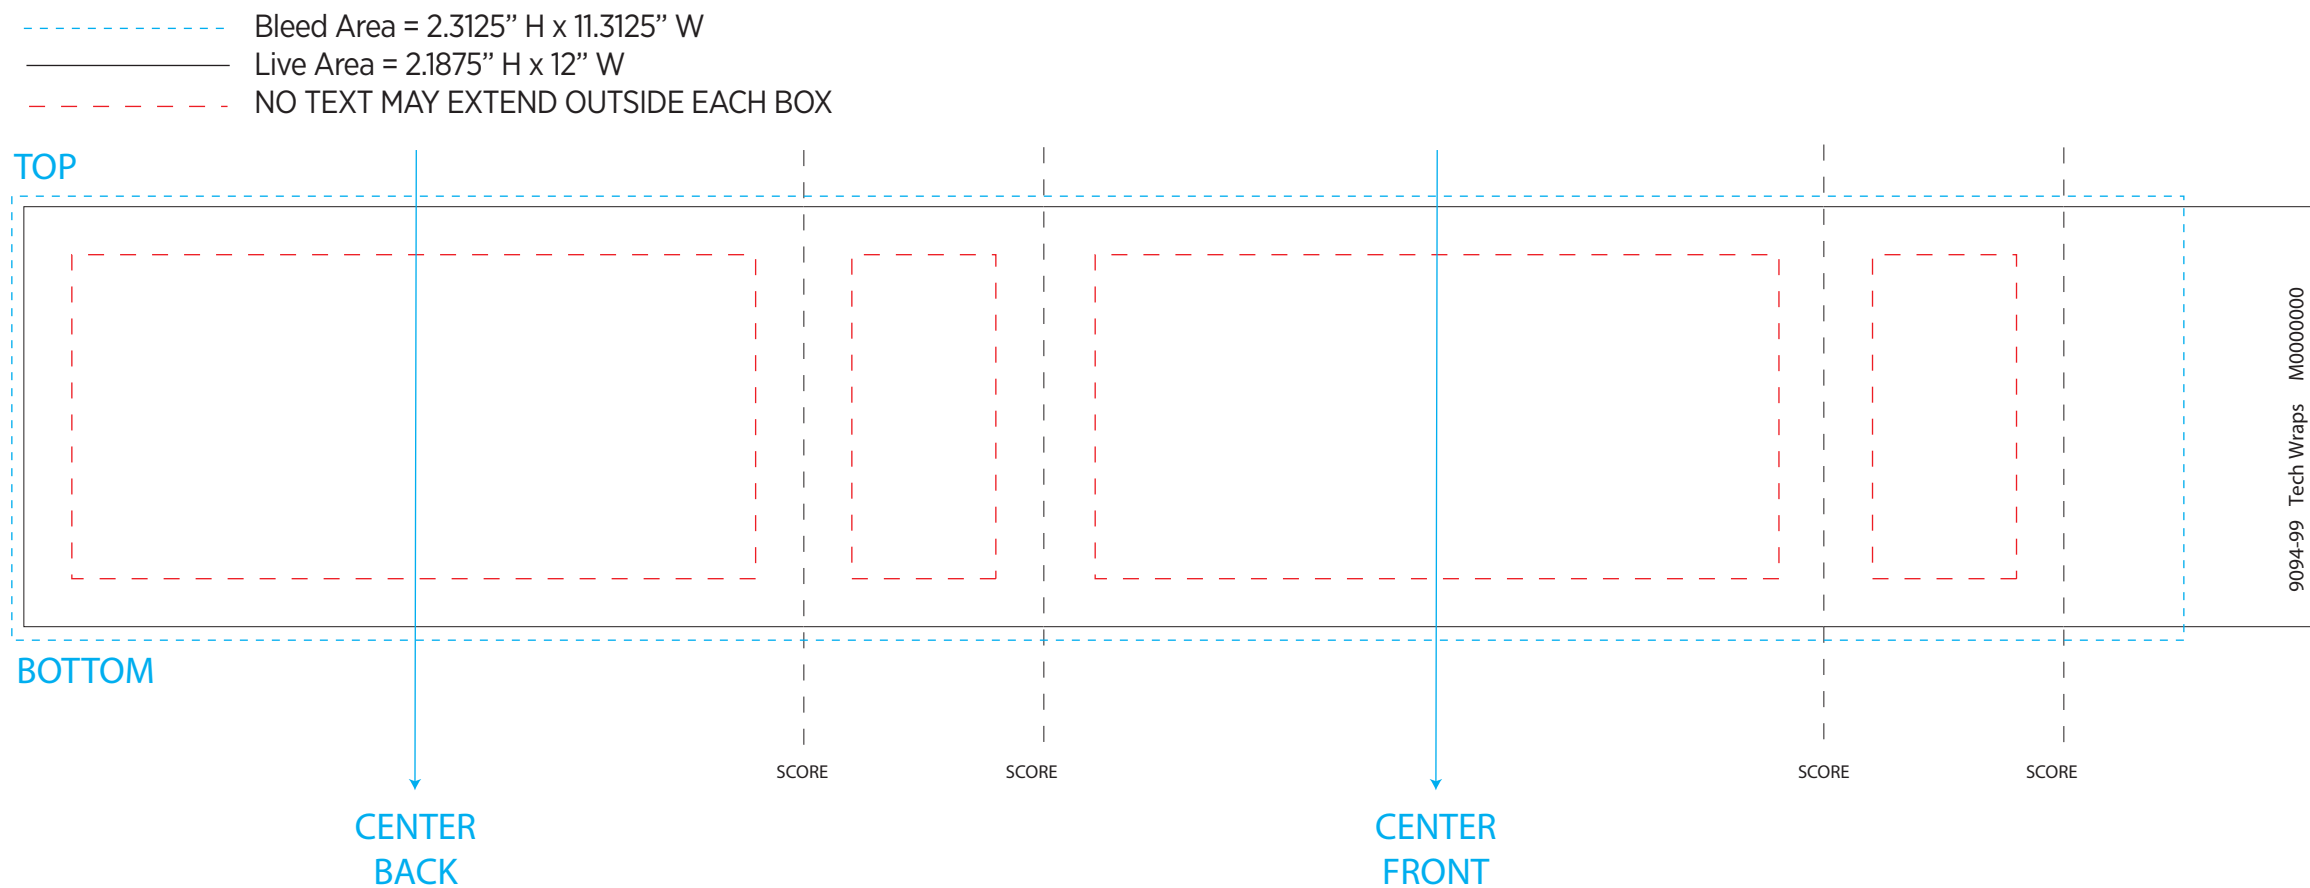

PERFECTLY PACKAGED

DISTINCTIVE GIFT SETS AND DELUXE PACKAGING

9094-99 - Wrap Product Template Size
Wrap Dimensions: 12" x 2.1875"
Item 7120-15

For best results, supply vector art files or a vector .pdf. All embedded images should be at least 300dpi and fonts must be converted to outlines.

For Internal Use Only
Wrap SKU: 9094-99FC