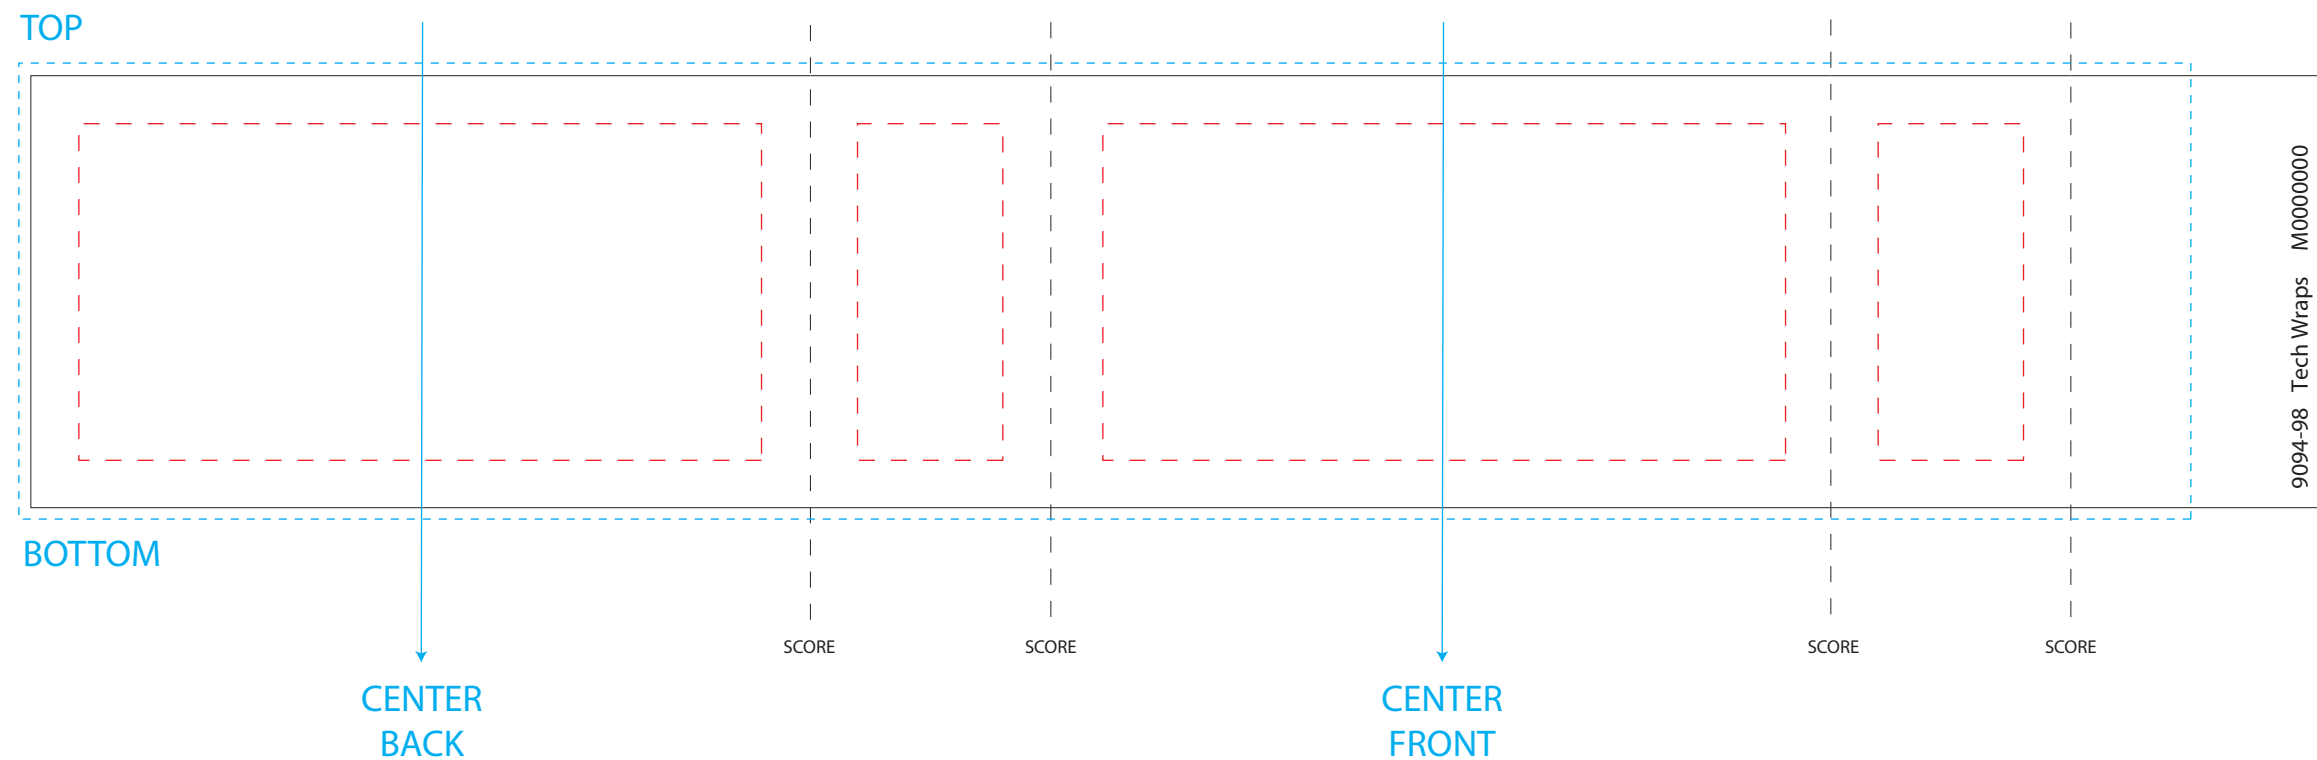

PERFECTLY PACKAGED

DISTINCTIVE GIFT SETS AND DELUXE PACKAGING

9094-98 - Wrap Product Template Size
Wrap Dimensions: 12" x 2.25"
Item 7120-17

- Bleed Area = 2.375" H x 11.3125" W
- _____ Live Area = 2.25" H x 12" W
- - - - - NO TEXT MAY EXTEND OUTSIDE EACH BOX

For best results, supply vector art files or a vector .pdf. All embedded images should be at least 300dpi and fonts must be converted to outlines.

For Internal Use Only
Wrap SKU: 9094-98FC