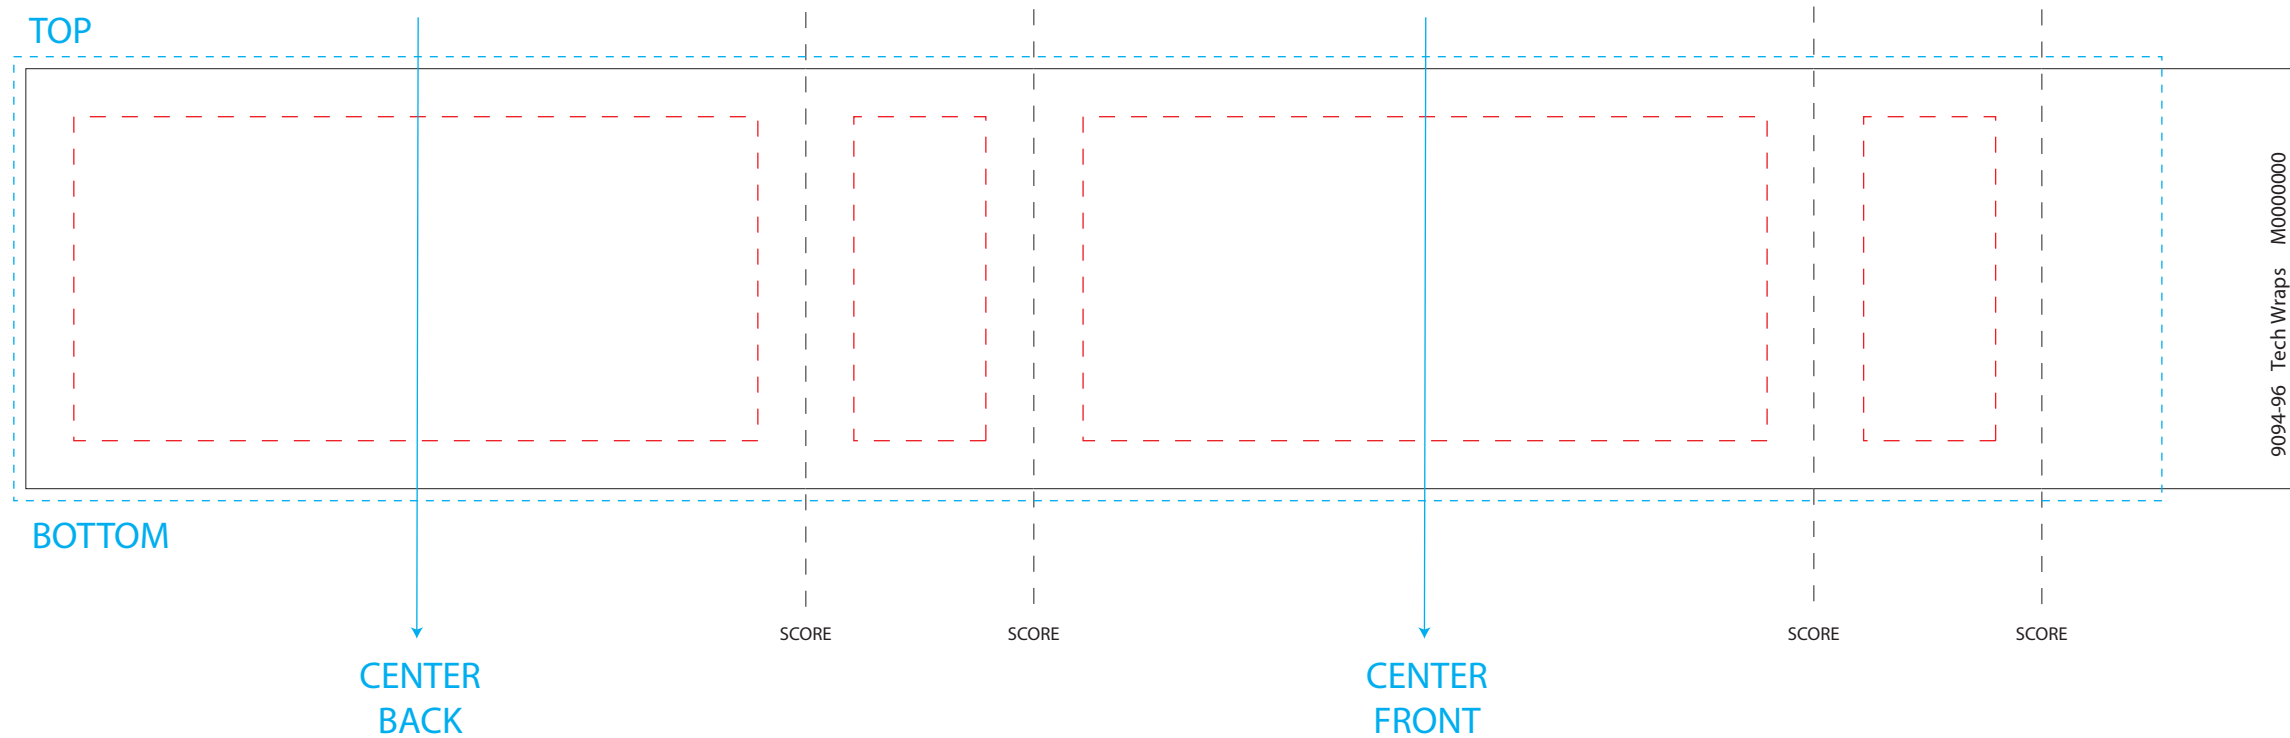

PERFECTLY PACKAGED

DISTINCTIVE GIFT SETS AND DELUXE PACKAGING

9094-96 - Wrap Product Template Size
Wrap Dimensions: 11.8752" x 2.1875"
Item 7120-60

- Bleed Area = 2.3125" H x 11.877" W
- Live Area = 2.1875" H x 11.8752" W
- - - - - NO TEXT MAY EXTEND OUTSIDE EACH BOX

For best results, supply vector art files or a vector .pdf. All embedded images should be at least 300dpi and fonts must be converted to outlines.

For Internal Use Only
Wrap SKU: 9094-96FC