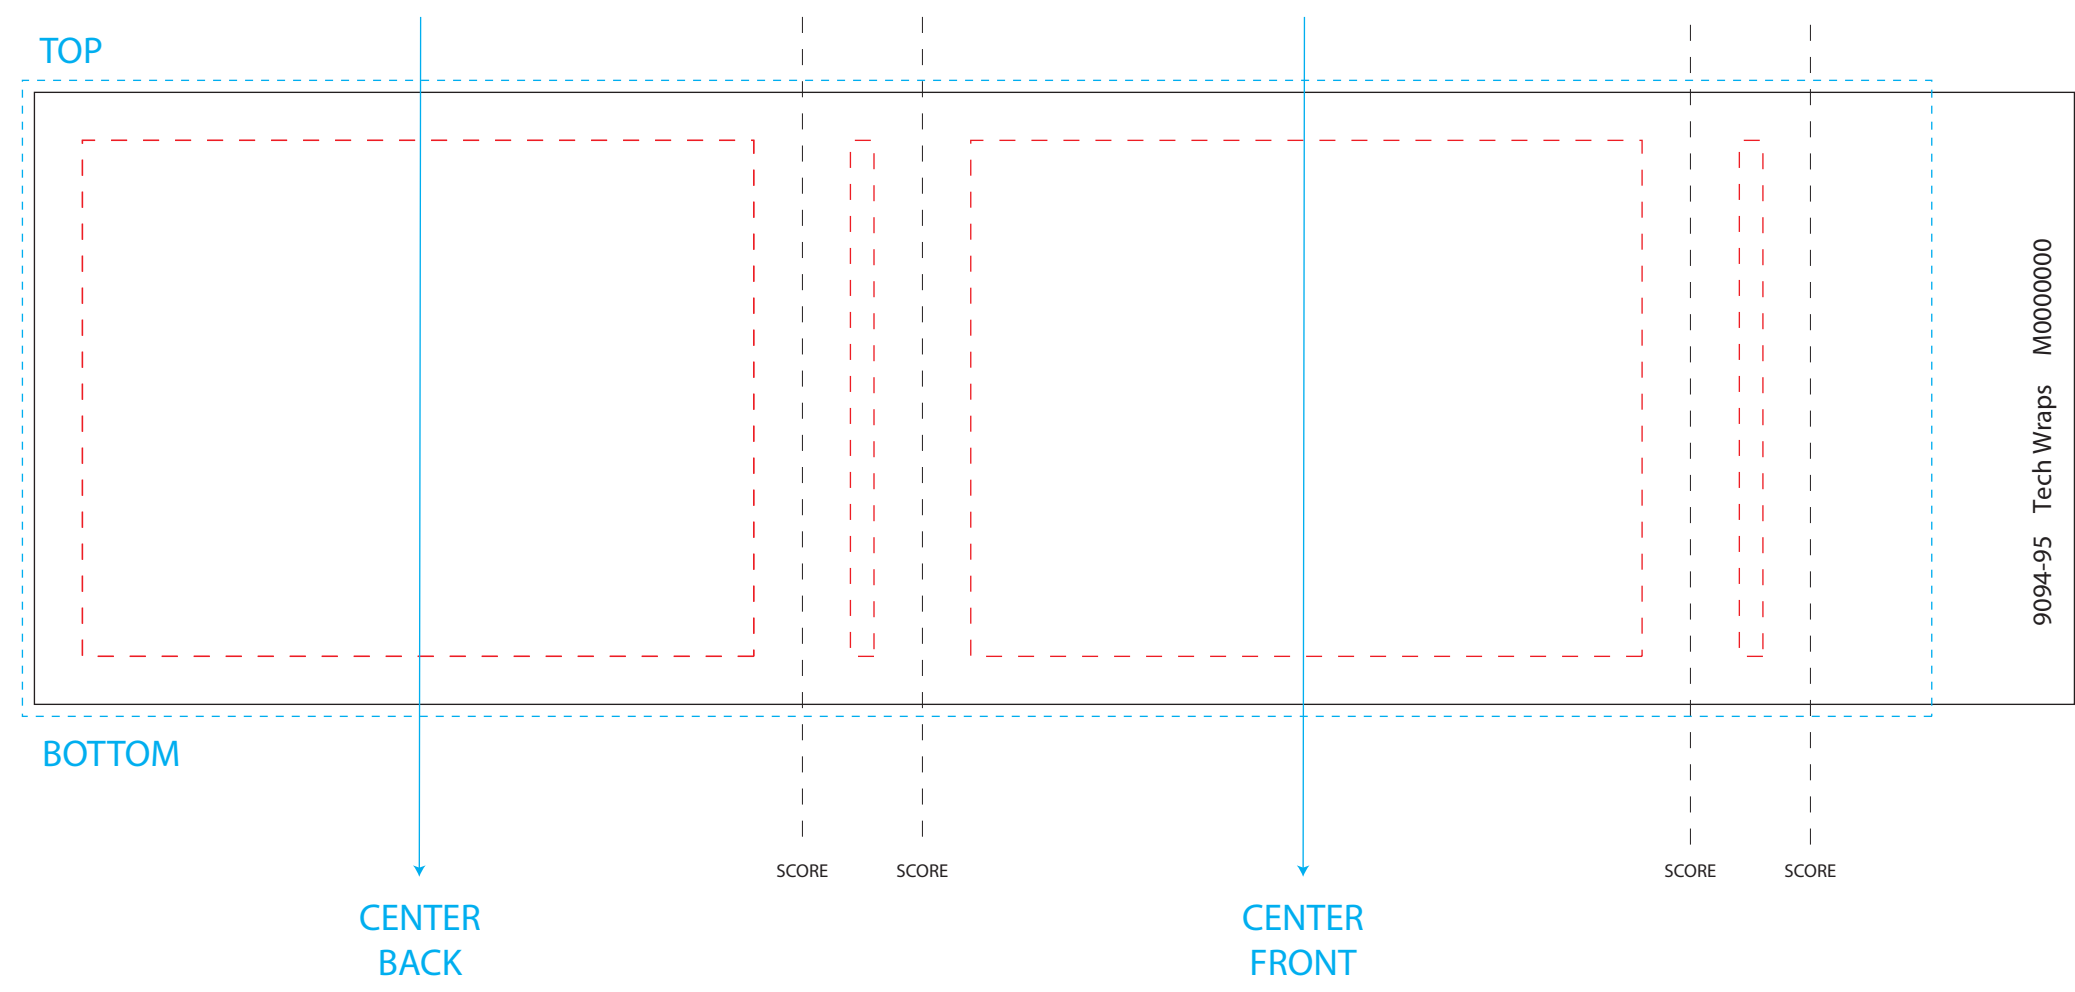

PERFECTLY PACKAGED

DISTINCTIVE GIFT SETS AND DELUXE PACKAGING

9094-95 - Wrap Product Template Size
Wrap Dimensions: 10.625" x 3.1875"
Item 7120-68

- Bleed Area = 3.3125" H x 9.9444"W
- _____ Live Area = 3.1875" H x 10.625"W
- - - - - NO TEXT MAY EXTEND OUTSIDE EACH BOX

For best results, supply vector art files or a vector .pdf. All embedded images should be at least 300dpi and fonts must be converted to outlines.

For Internal Use Only
Wrap SKU: 9094-95FC