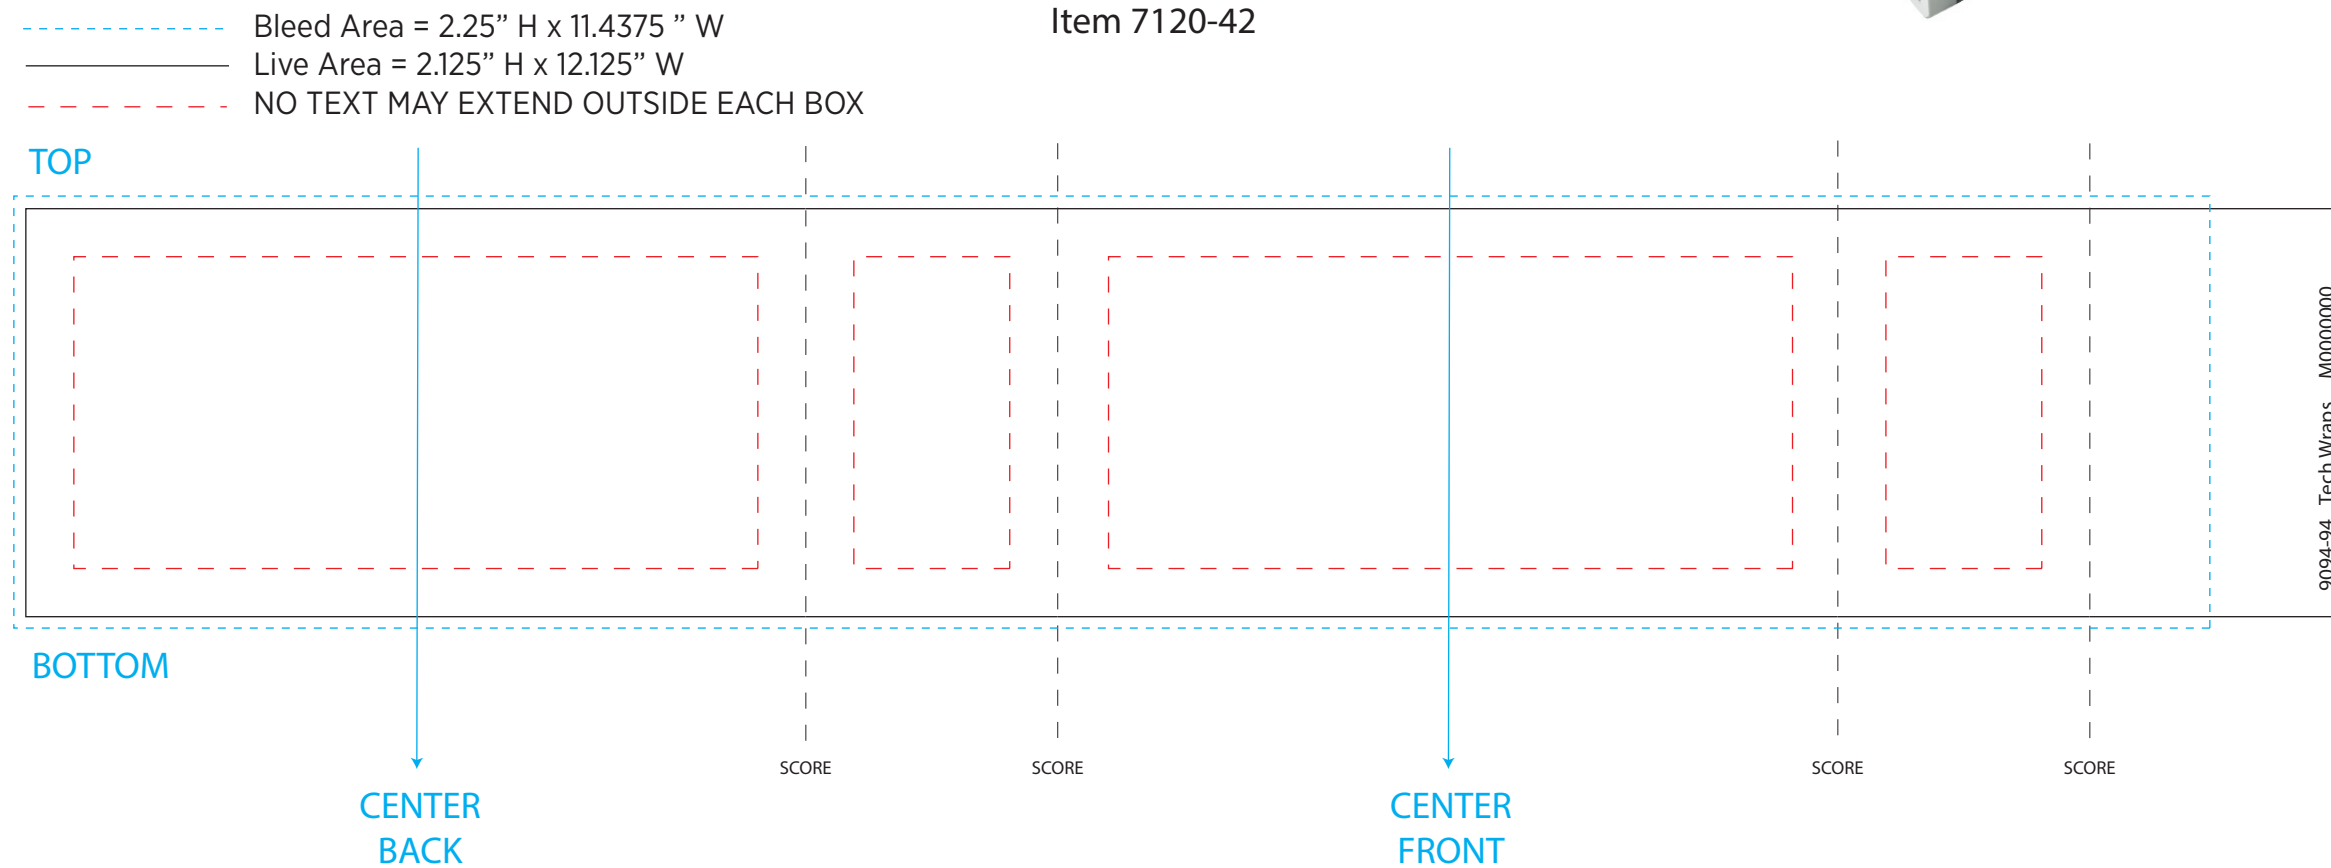

# PERFECTLY PACKAGED

DISTINCTIVE GIFT SETS AND DELUXE PACKAGING

9094-94 - Wrap Product Template Size  
Wrap Dimensions: 12.125" x 2.125"  
Item 7120-42

For best results, supply vector art files or a vector .pdf. All embedded images should be at least 300dpi and fonts must be converted to outlines.

For Internal Use Only  
Wrap SKU: 9094-94FC