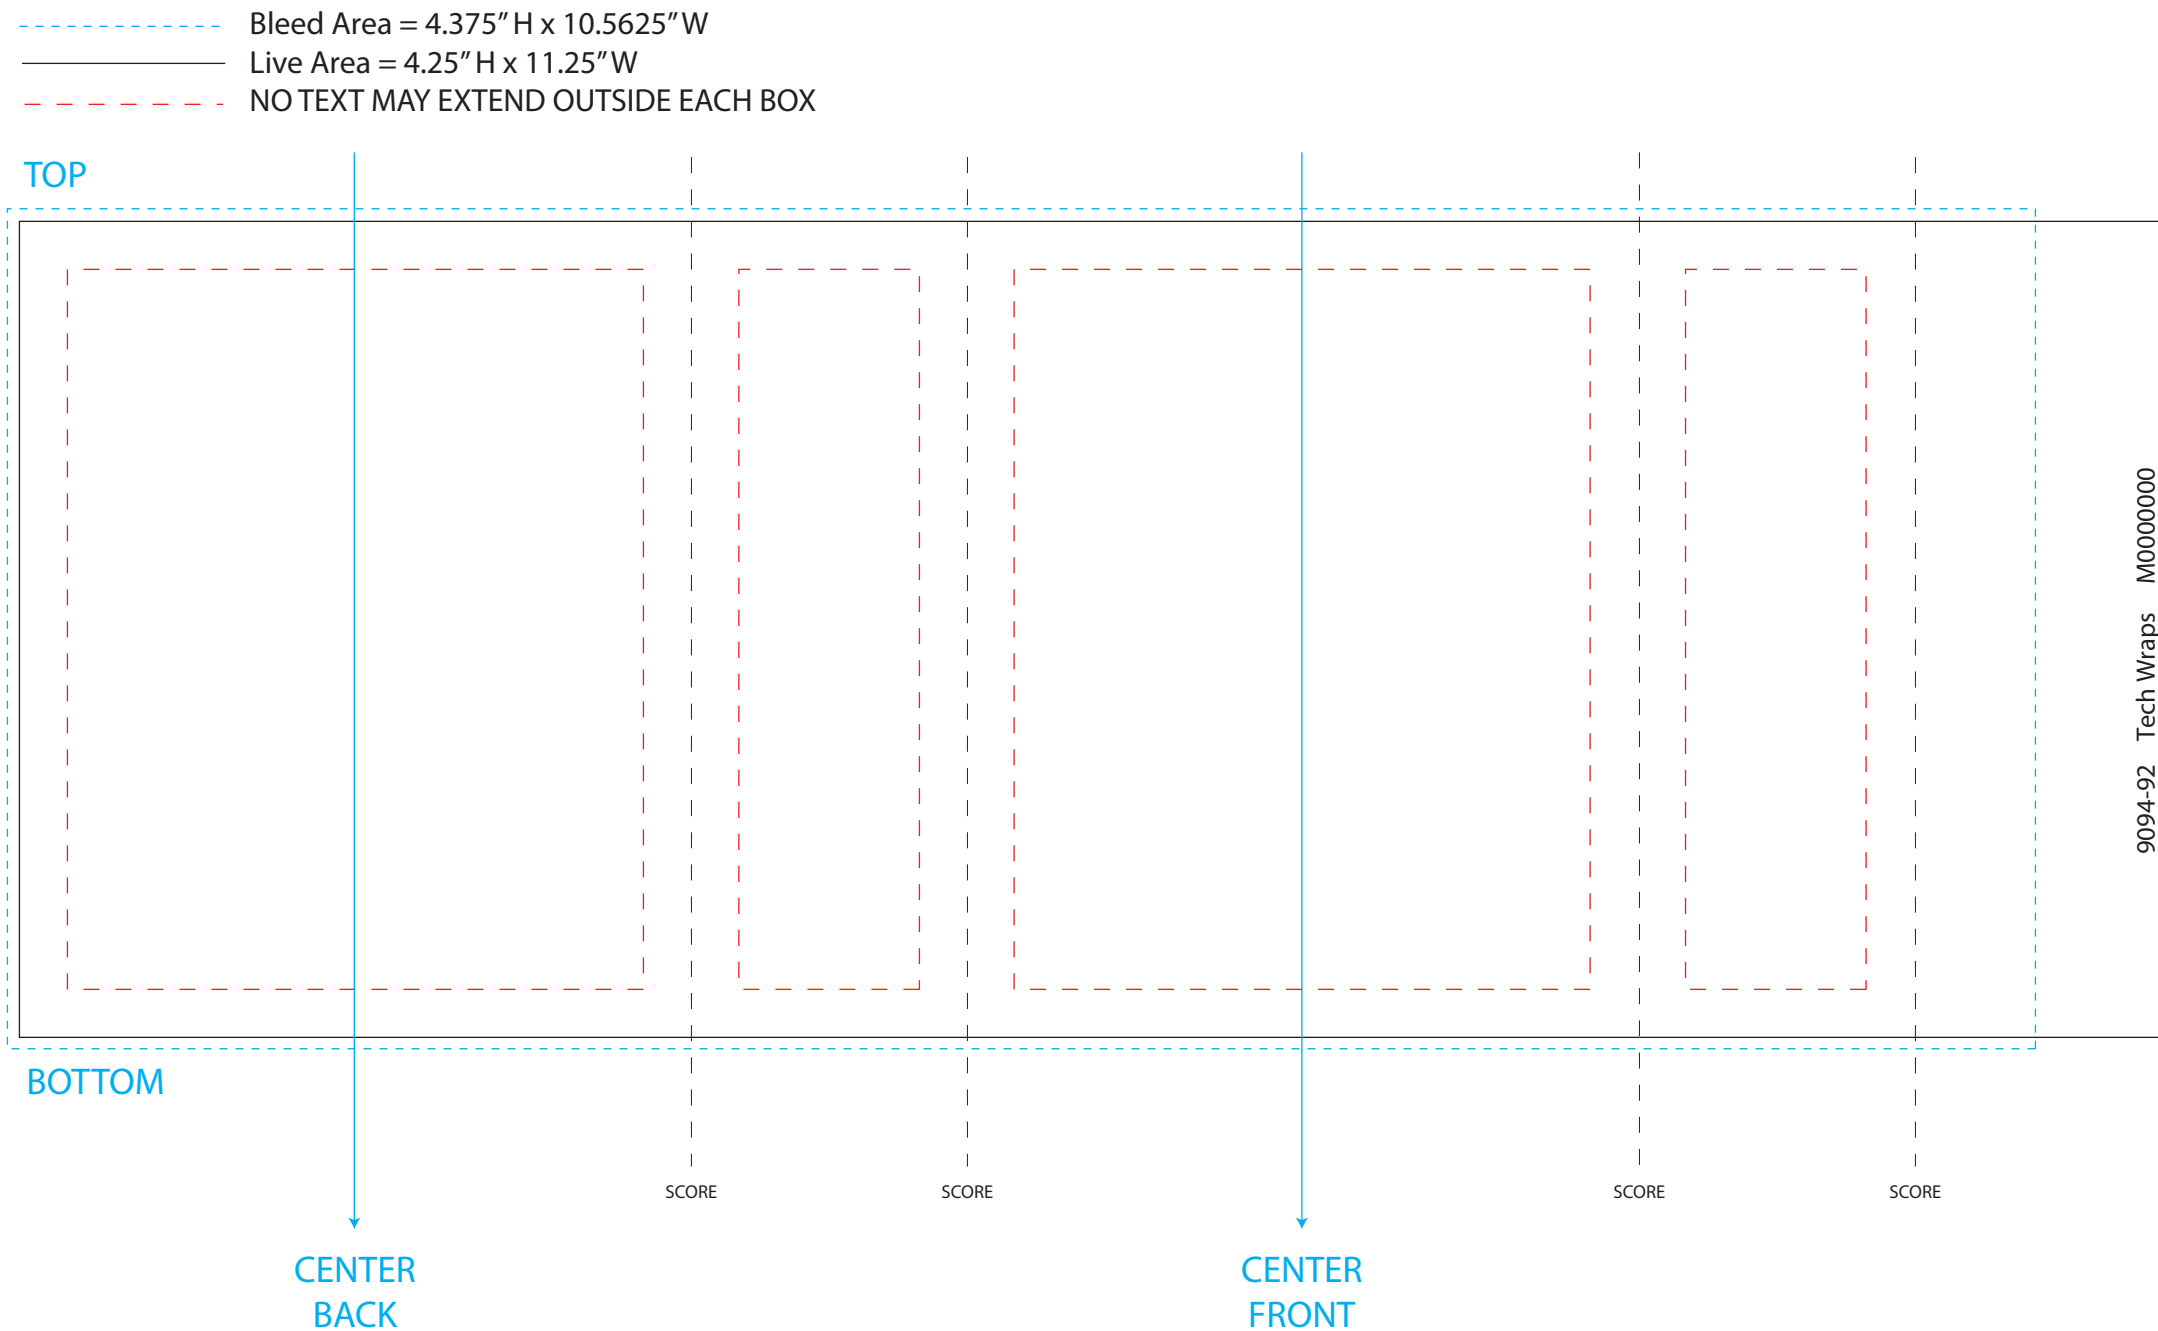

PERFECTLY PACKAGED

DISTINCTIVE GIFT SETS AND DELUXE PACKAGING

9094-92 - Wrap Product Template Size
Wrap Dimensions: 11.25" x 4.25"
Item 7120-34

For best results, supply vector art files or a vector .pdf. All embedded images should be at least 300dpi and fonts must be converted to outlines.

For Internal Use Only
Wrap SKU: 9094-92FC