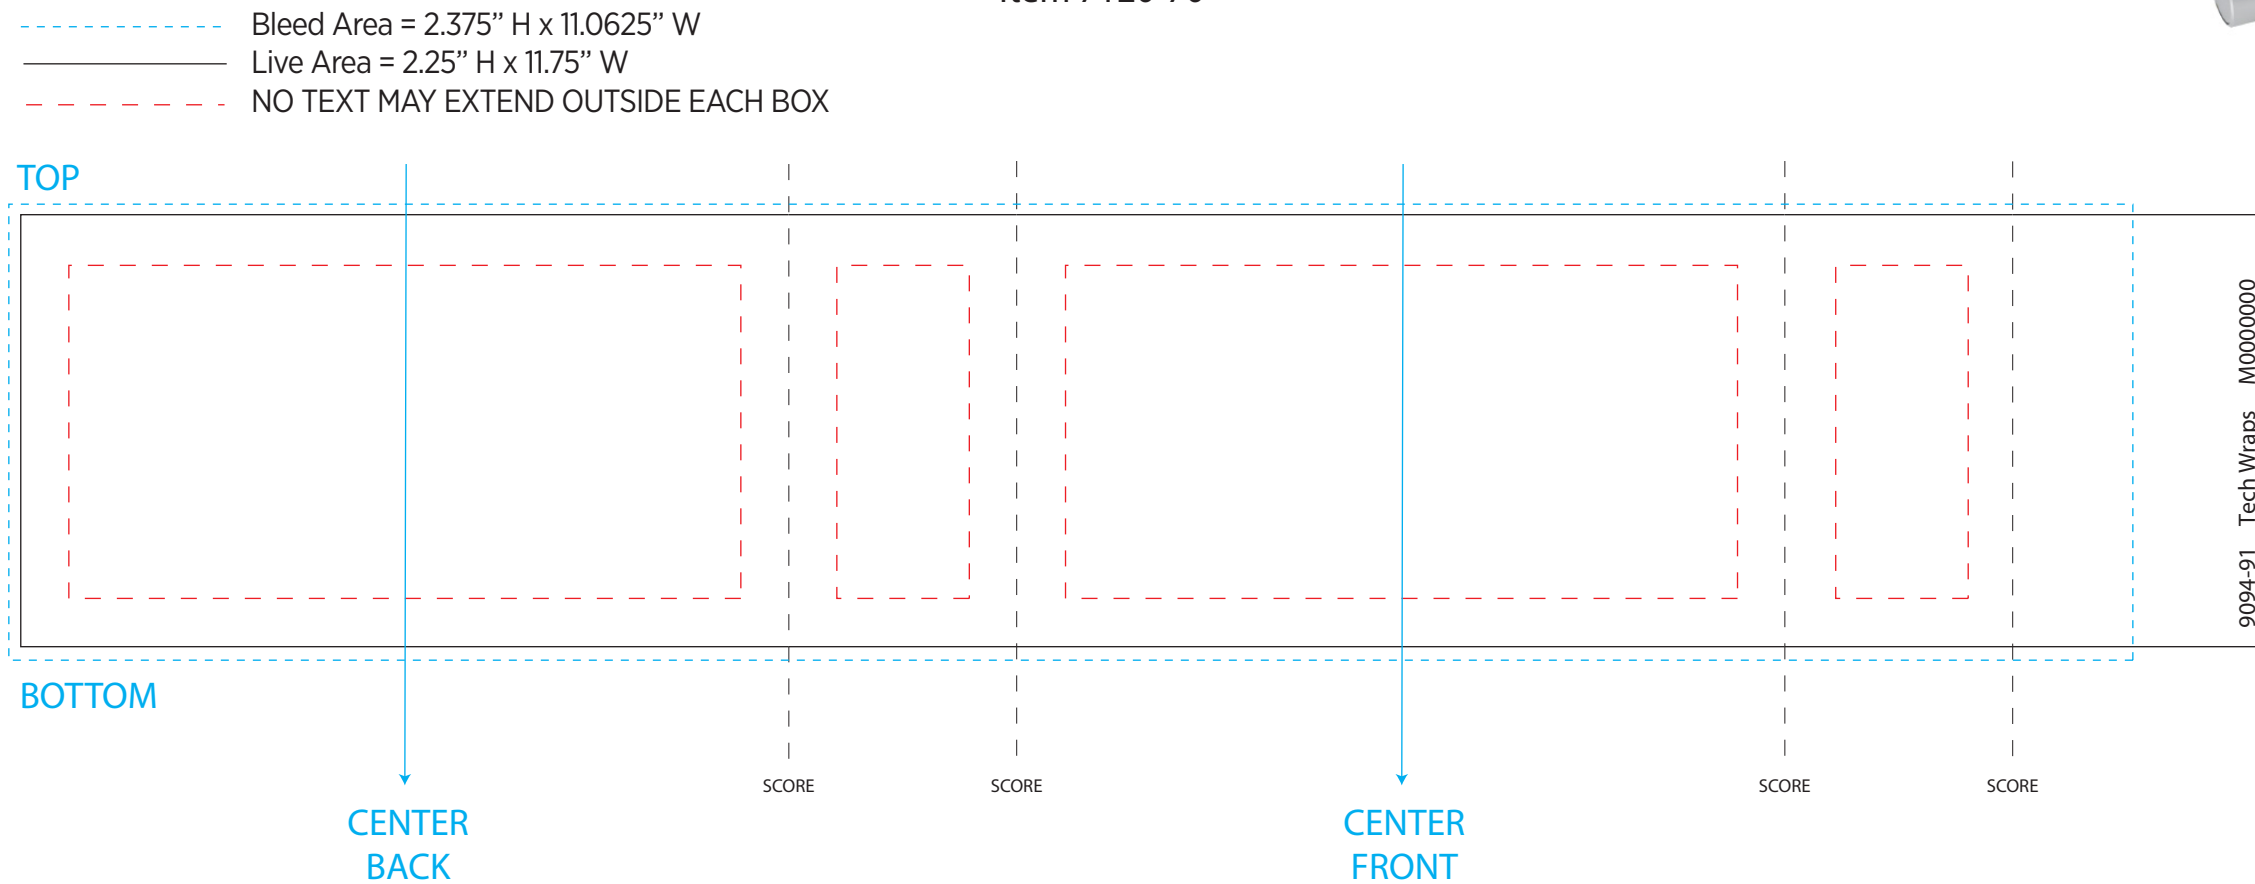

PERFECTLY PACKAGED

DISTINCTIVE GIFT SETS AND DELUXE PACKAGING

9094-91 - Wrap Product Template Size
Wrap Dimensions: 11.75" x 2.25"
Item 7120-70

For best results, supply vector art files or a vector .pdf. All embedded images should be at least 300dpi and fonts must be converted to outlines.

For Internal Use Only
Wrap SKU: 9094-91FC