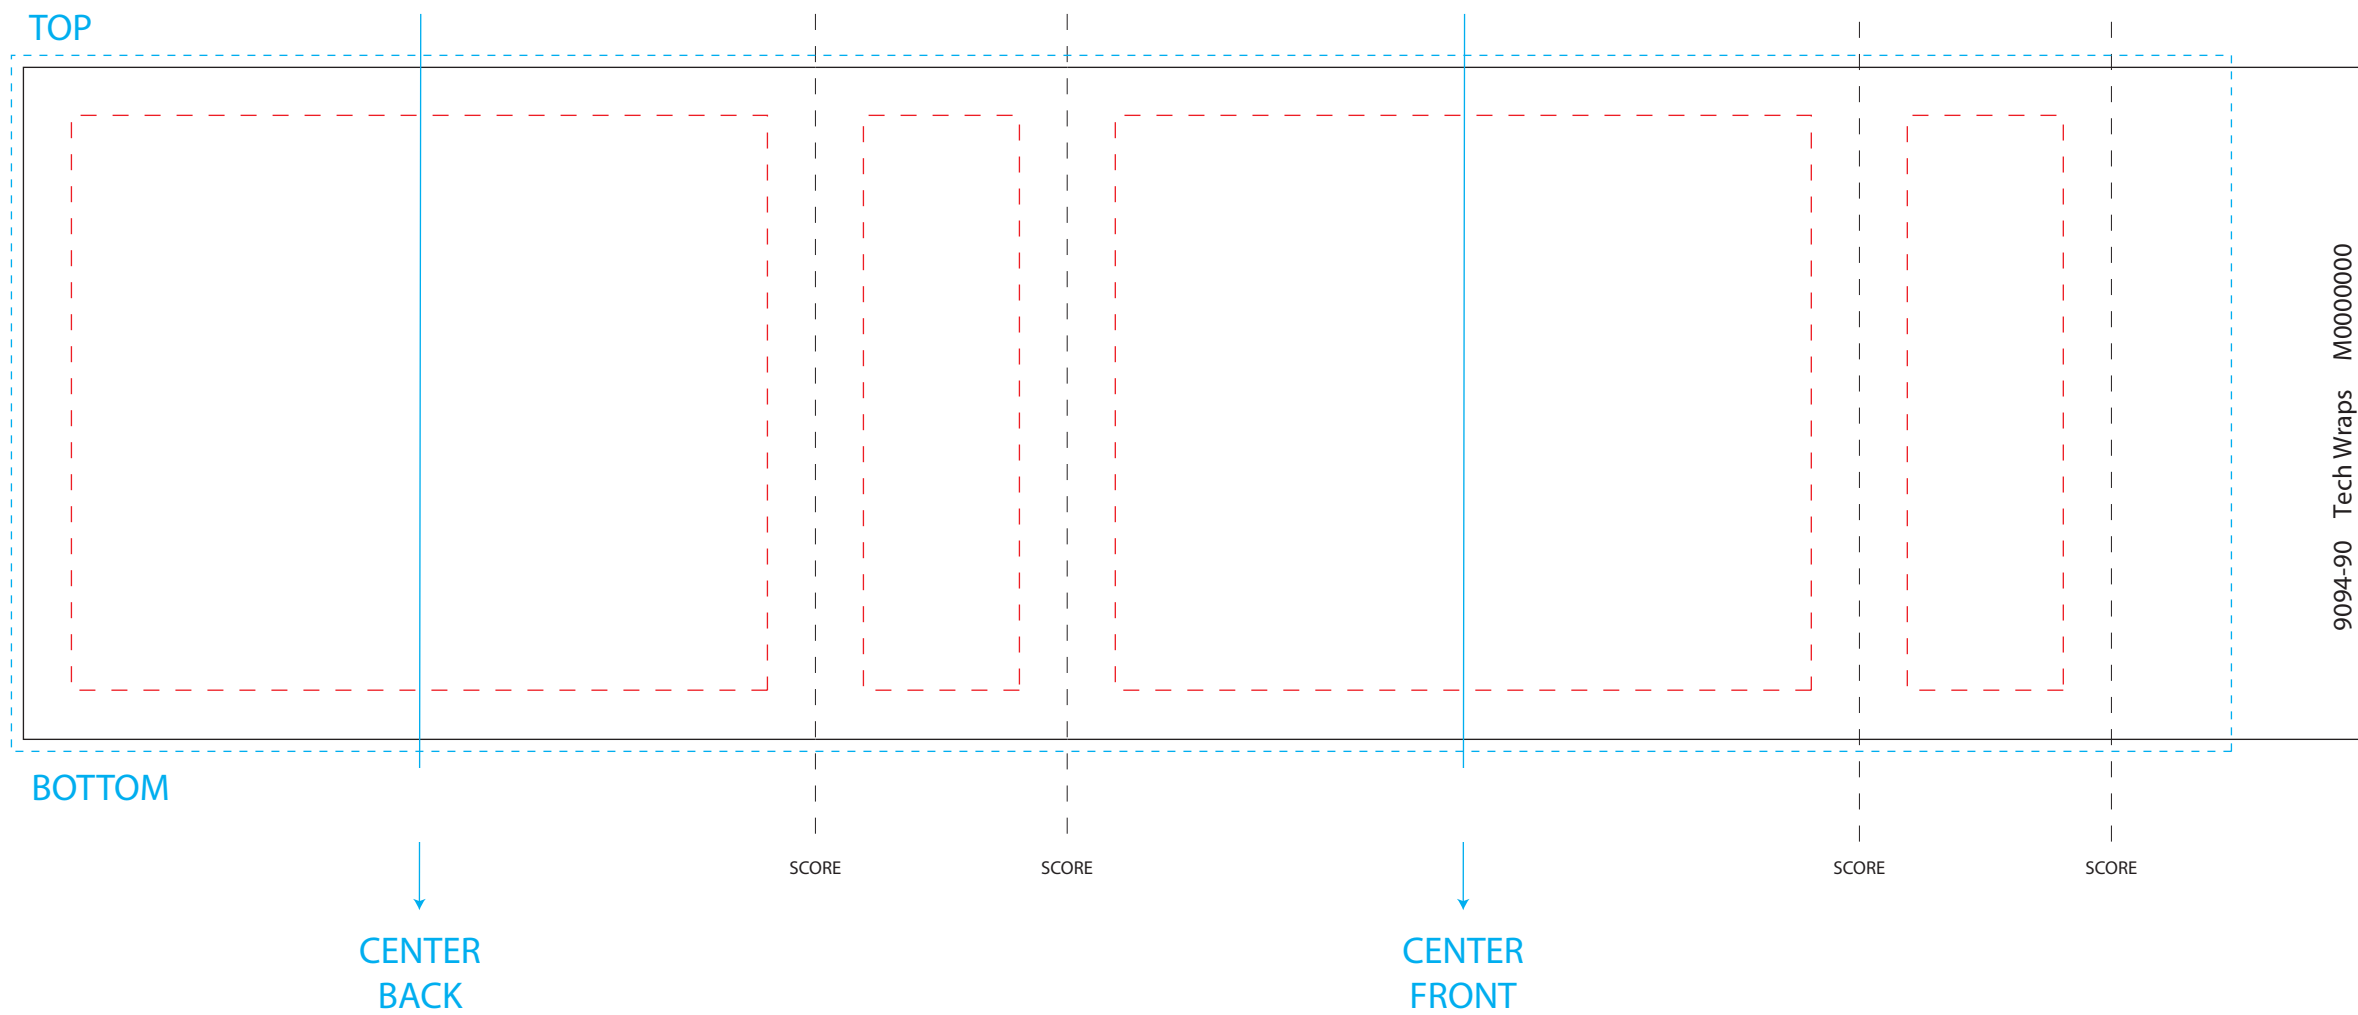

PERFECTLY PACKAGED

DISTINCTIVE GIFT SETS AND DELUXE PACKAGING

9094-90 - Wrap Product Template Size
Wrap Dimensions: 12.25" x 3.5"
Item 7120-24

- Bleed Area = 3.625" H x 11.5625" W
- Live Area = 3.5" H x 12.25" W
- - - - 1/8" cut guide NO TEXT MAY EXTEND PAST THIS LINE

For best results, supply vector art files or a vector .pdf. All embedded images should be at least 300dpi and fonts must be converted to outlines.

For Internal Use Only
Wrap SKU: 9094-90FC