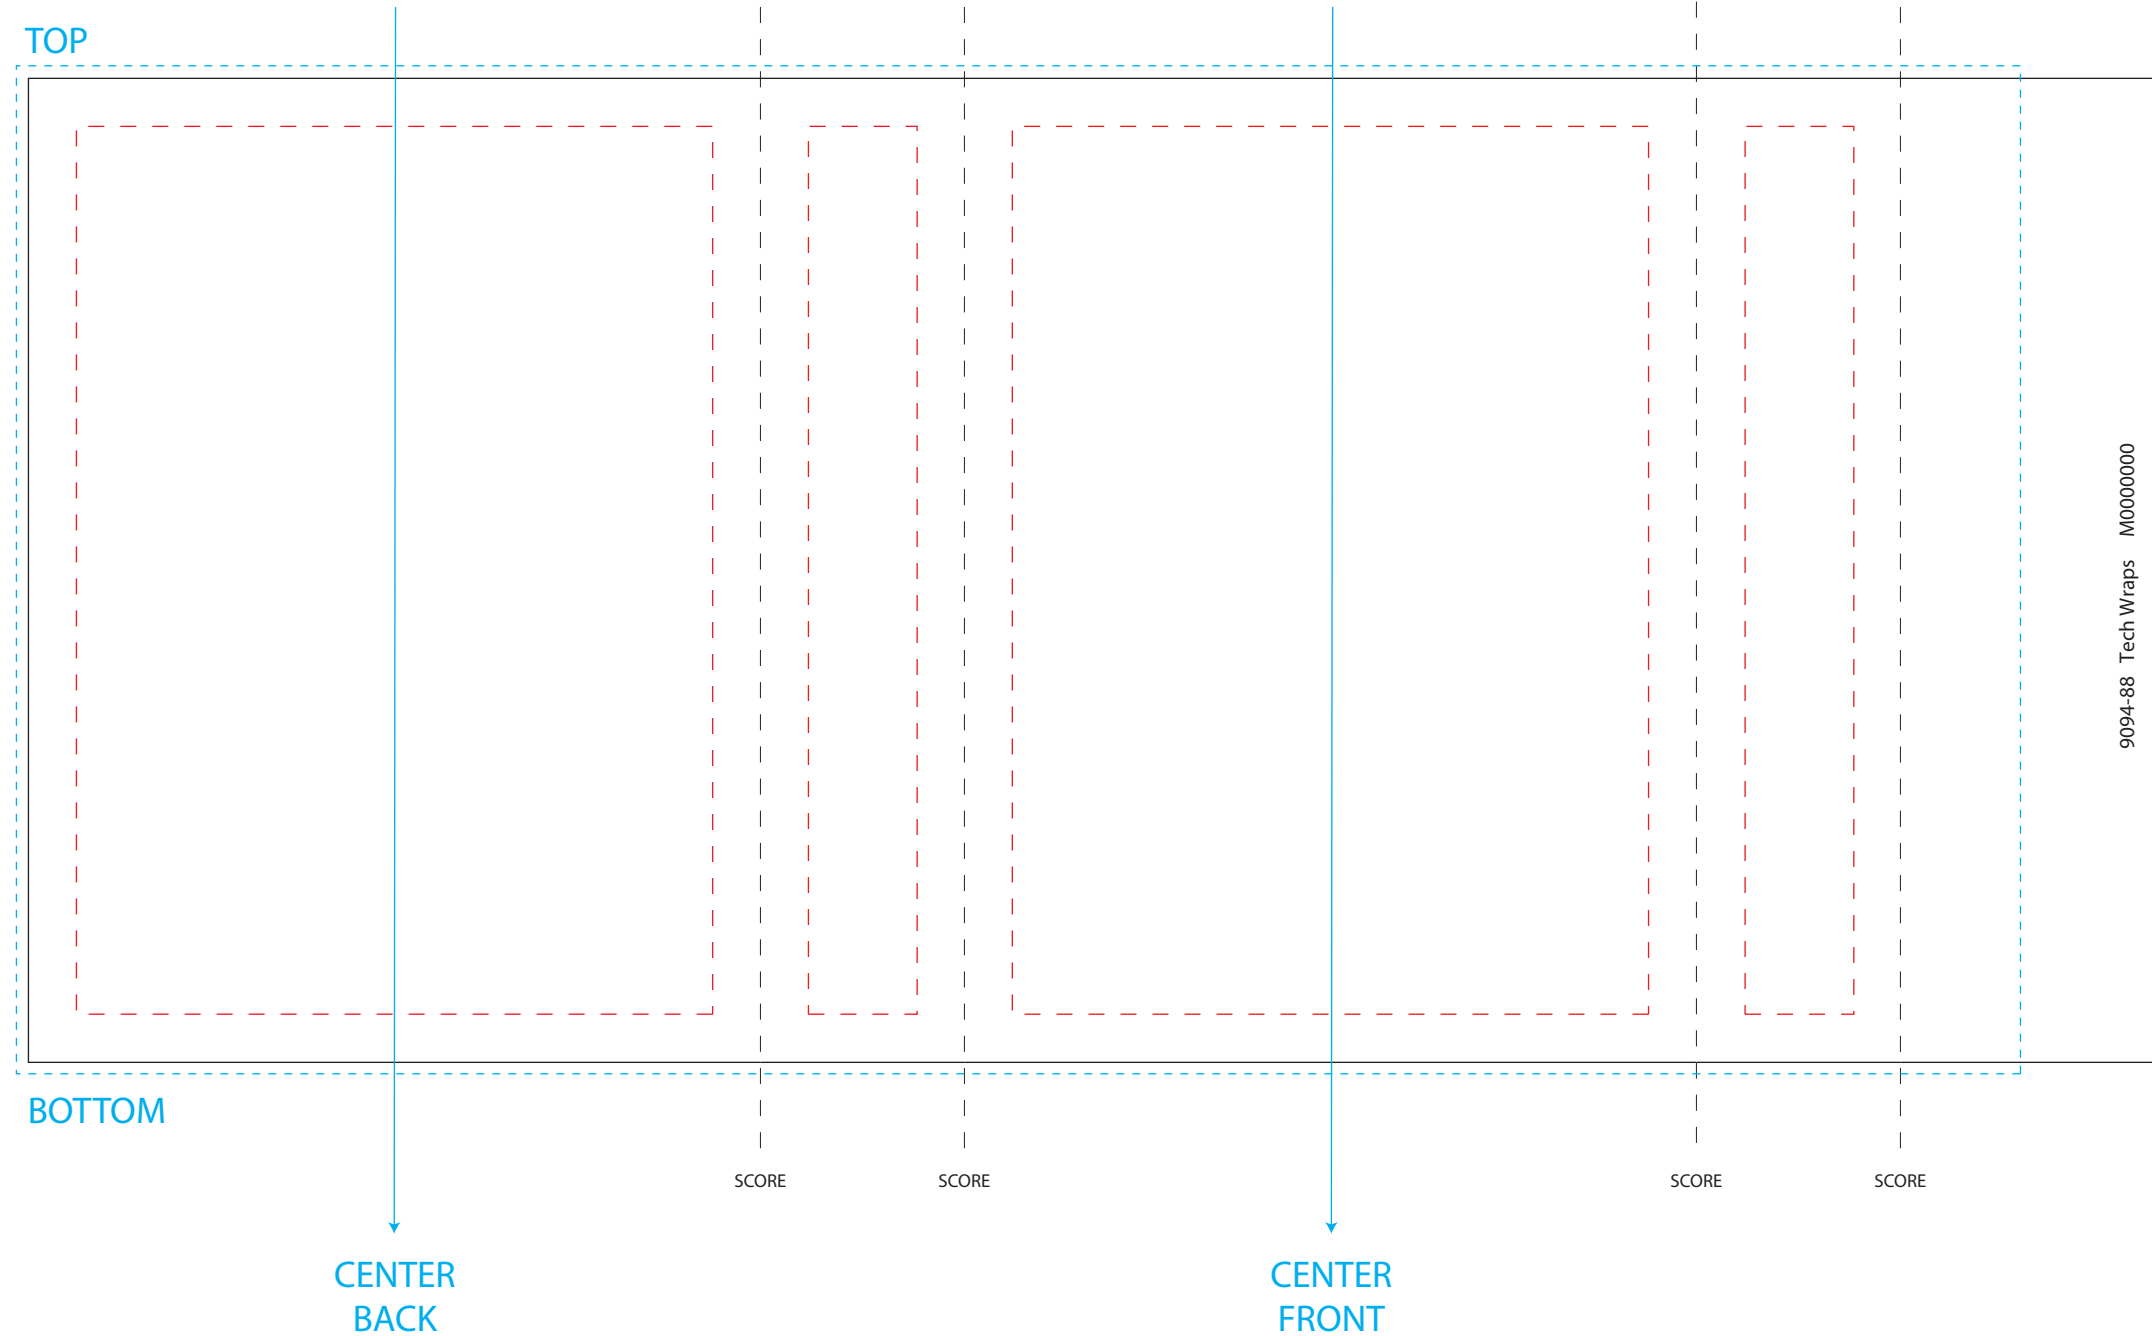

PERFECTLY PACKAGED

DISTINCTIVE GIFT SETS AND DELUXE PACKAGING

9094-88 - Wrap Product Template Size
Wrap Dimensions: 11.125" x 5.125"
Item 7120-76

- - - - - Bleed Area = 5.25" H x 10.4375" W
- Live Area = 5.125" H x 11.125" W
- - - - - NO TEXT MAY EXTEND OUTSIDE EACH BOX

For best results, supply vector art files or a vector .pdf. All embedded images should be at least 300dpi and fonts must be converted to outlines.

For Internal Use Only
9094-88FC