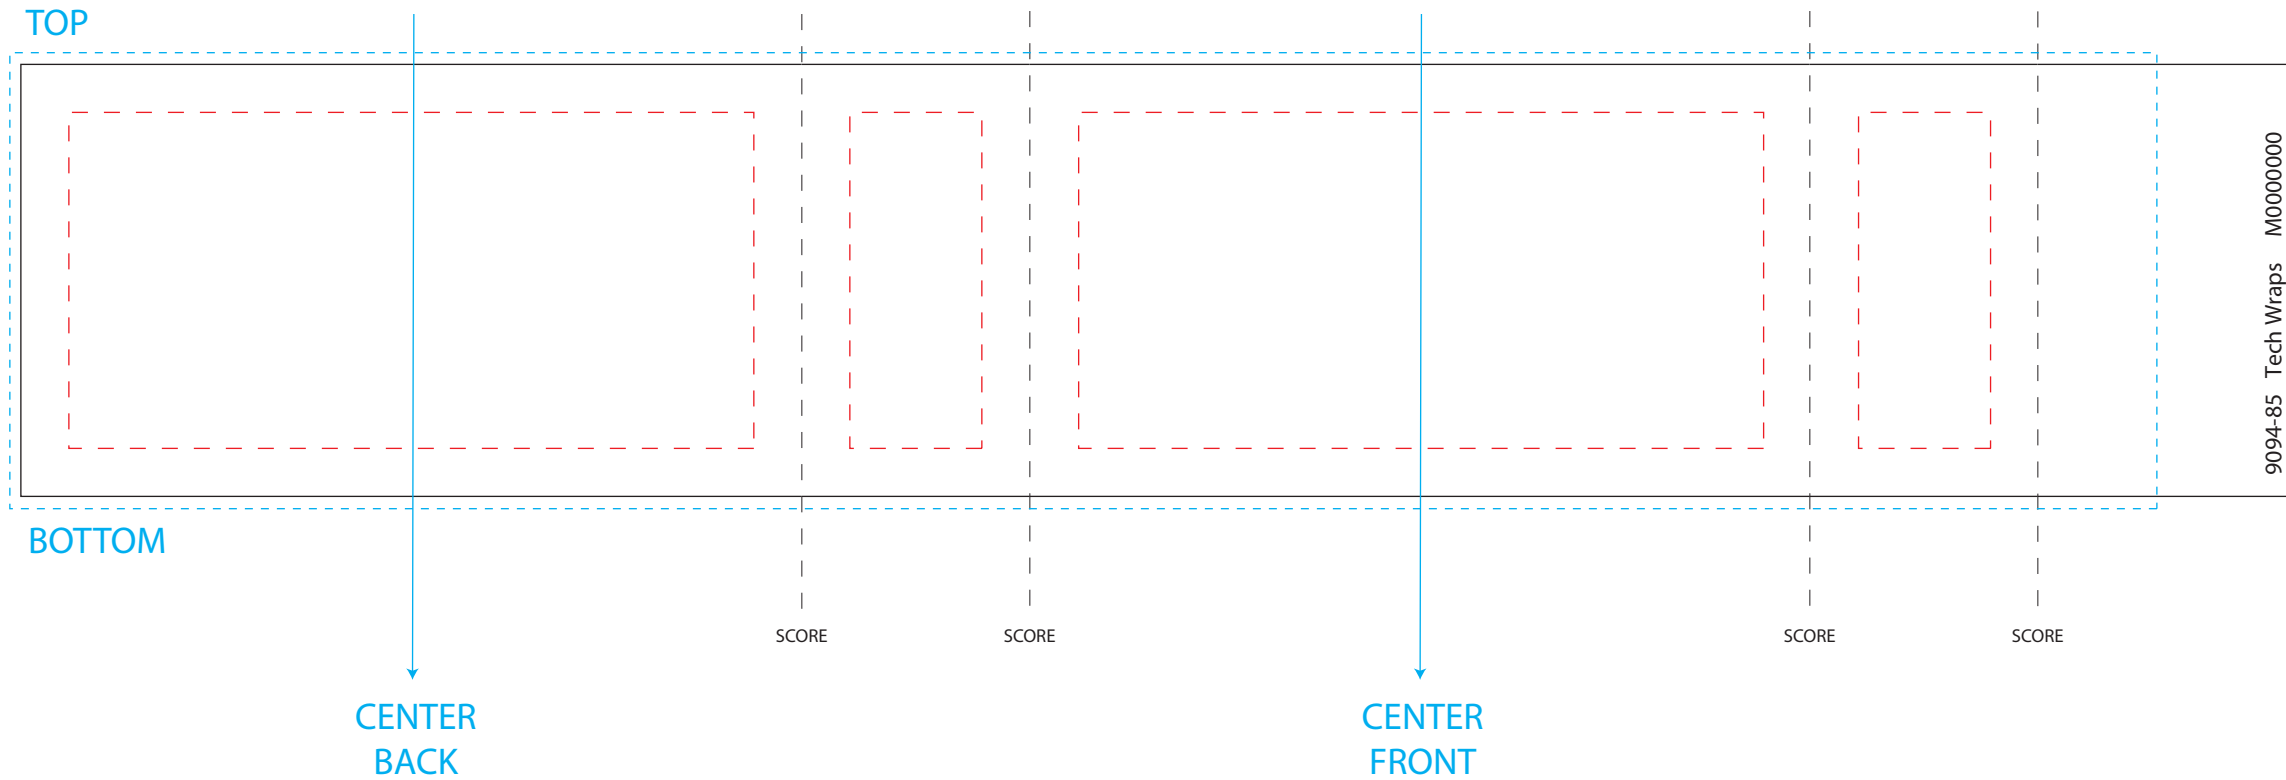

PERFECTLY PACKAGED

DISTINCTIVE GIFT SETS AND DELUXE PACKAGING

9094-85 - Wrap Product Template Size
Wrap Dimensions: 11.875" x 2.25"
Item 7121-14

- Bleed Area = 2.375" H x 11.1824" W
- _____ Live Area = 2.25" H x 11.875" W
- NO TEXT MAY EXTEND OUTSIDE EACH BOX

For best results, supply vector art files or a vector .pdf. All embedded images should be at least 300dpi and fonts must be converted to outlines.

For Internal Use Only
Wrap SKU: 9094-85FC