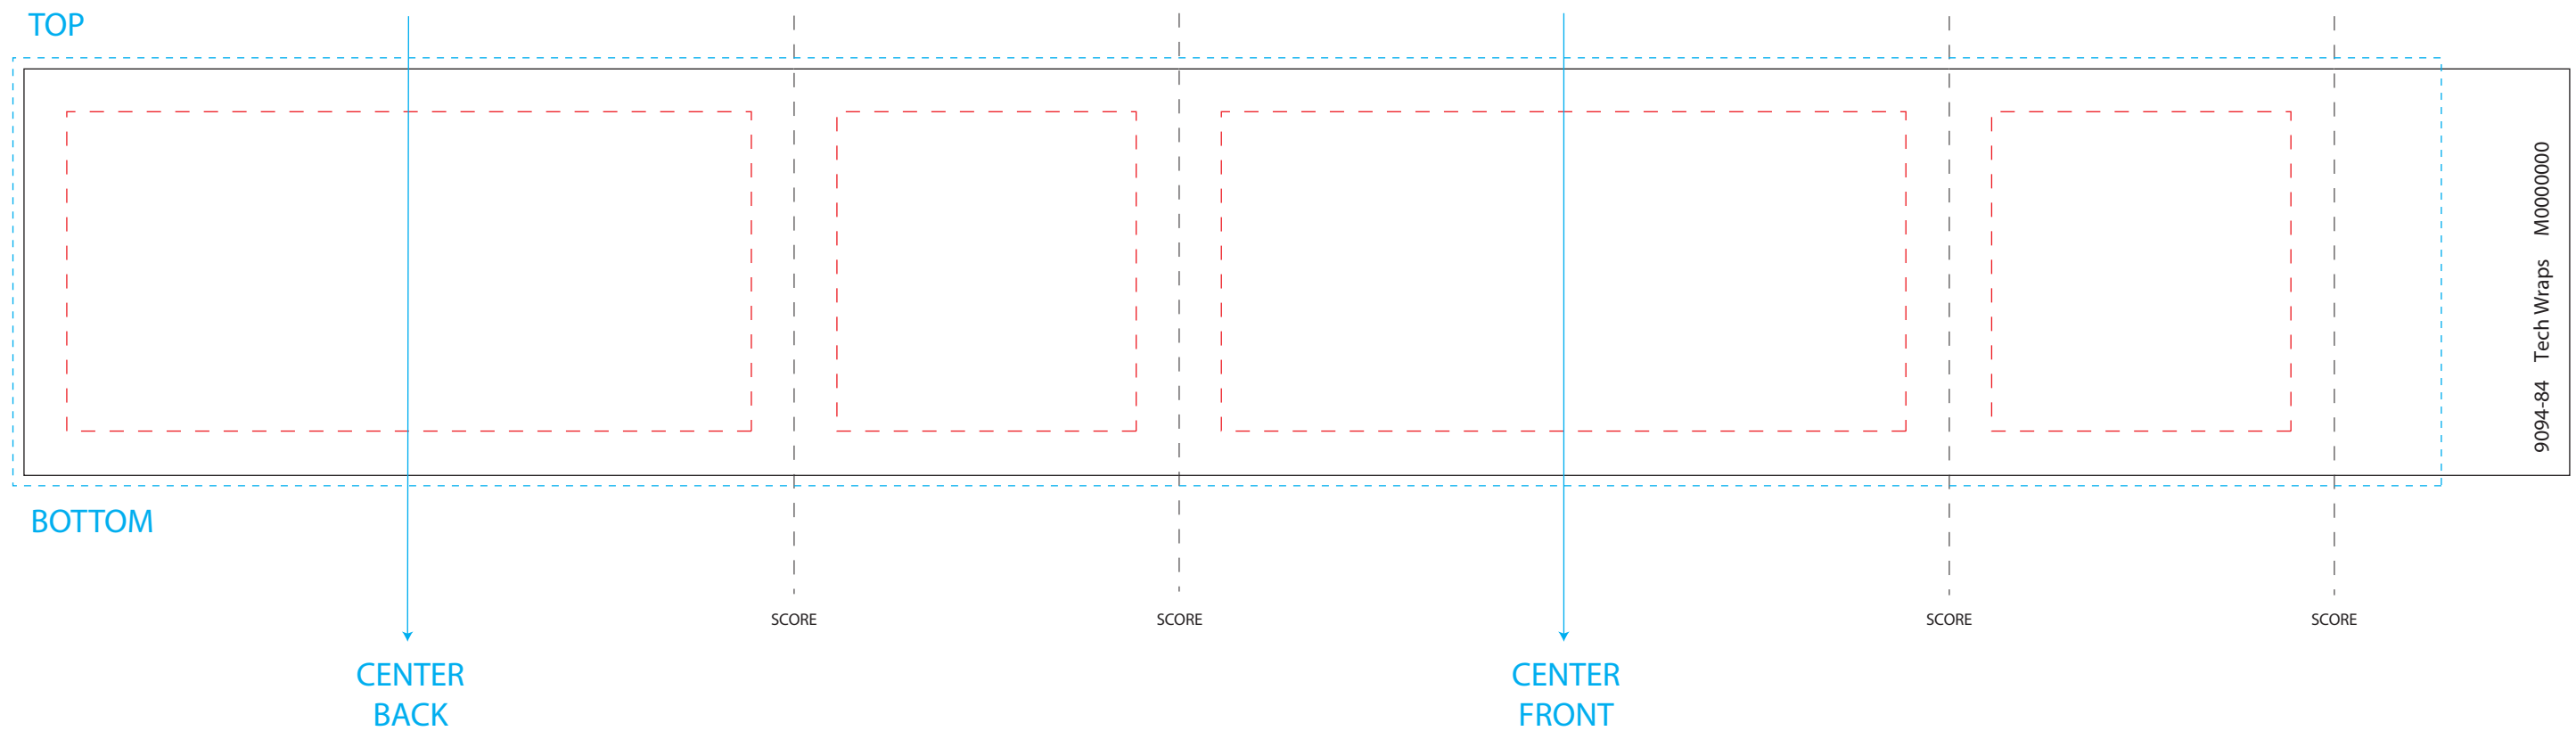

PERFECTLY PACKAGED

DISTINCTIVE GIFT SETS AND DELUXE PACKAGING

9094-84 - Wrap Product Template Size
Wrap Dimensions: 14.875" x 2.375"
Item 7199-32

- Bleed Area = 2.5" H x 14.1896" W
- _____ Live Area = 2.375" H x 14.875" W
- - - - - NO TEXT MAY EXTEND OUTSIDE EACH BOX

For best results, supply vector art files or a vector .pdf. All embedded images should be at least 300dpi and fonts must be converted to outlines.

For Internal Use Only
Wrap SKU: 9094-84FC