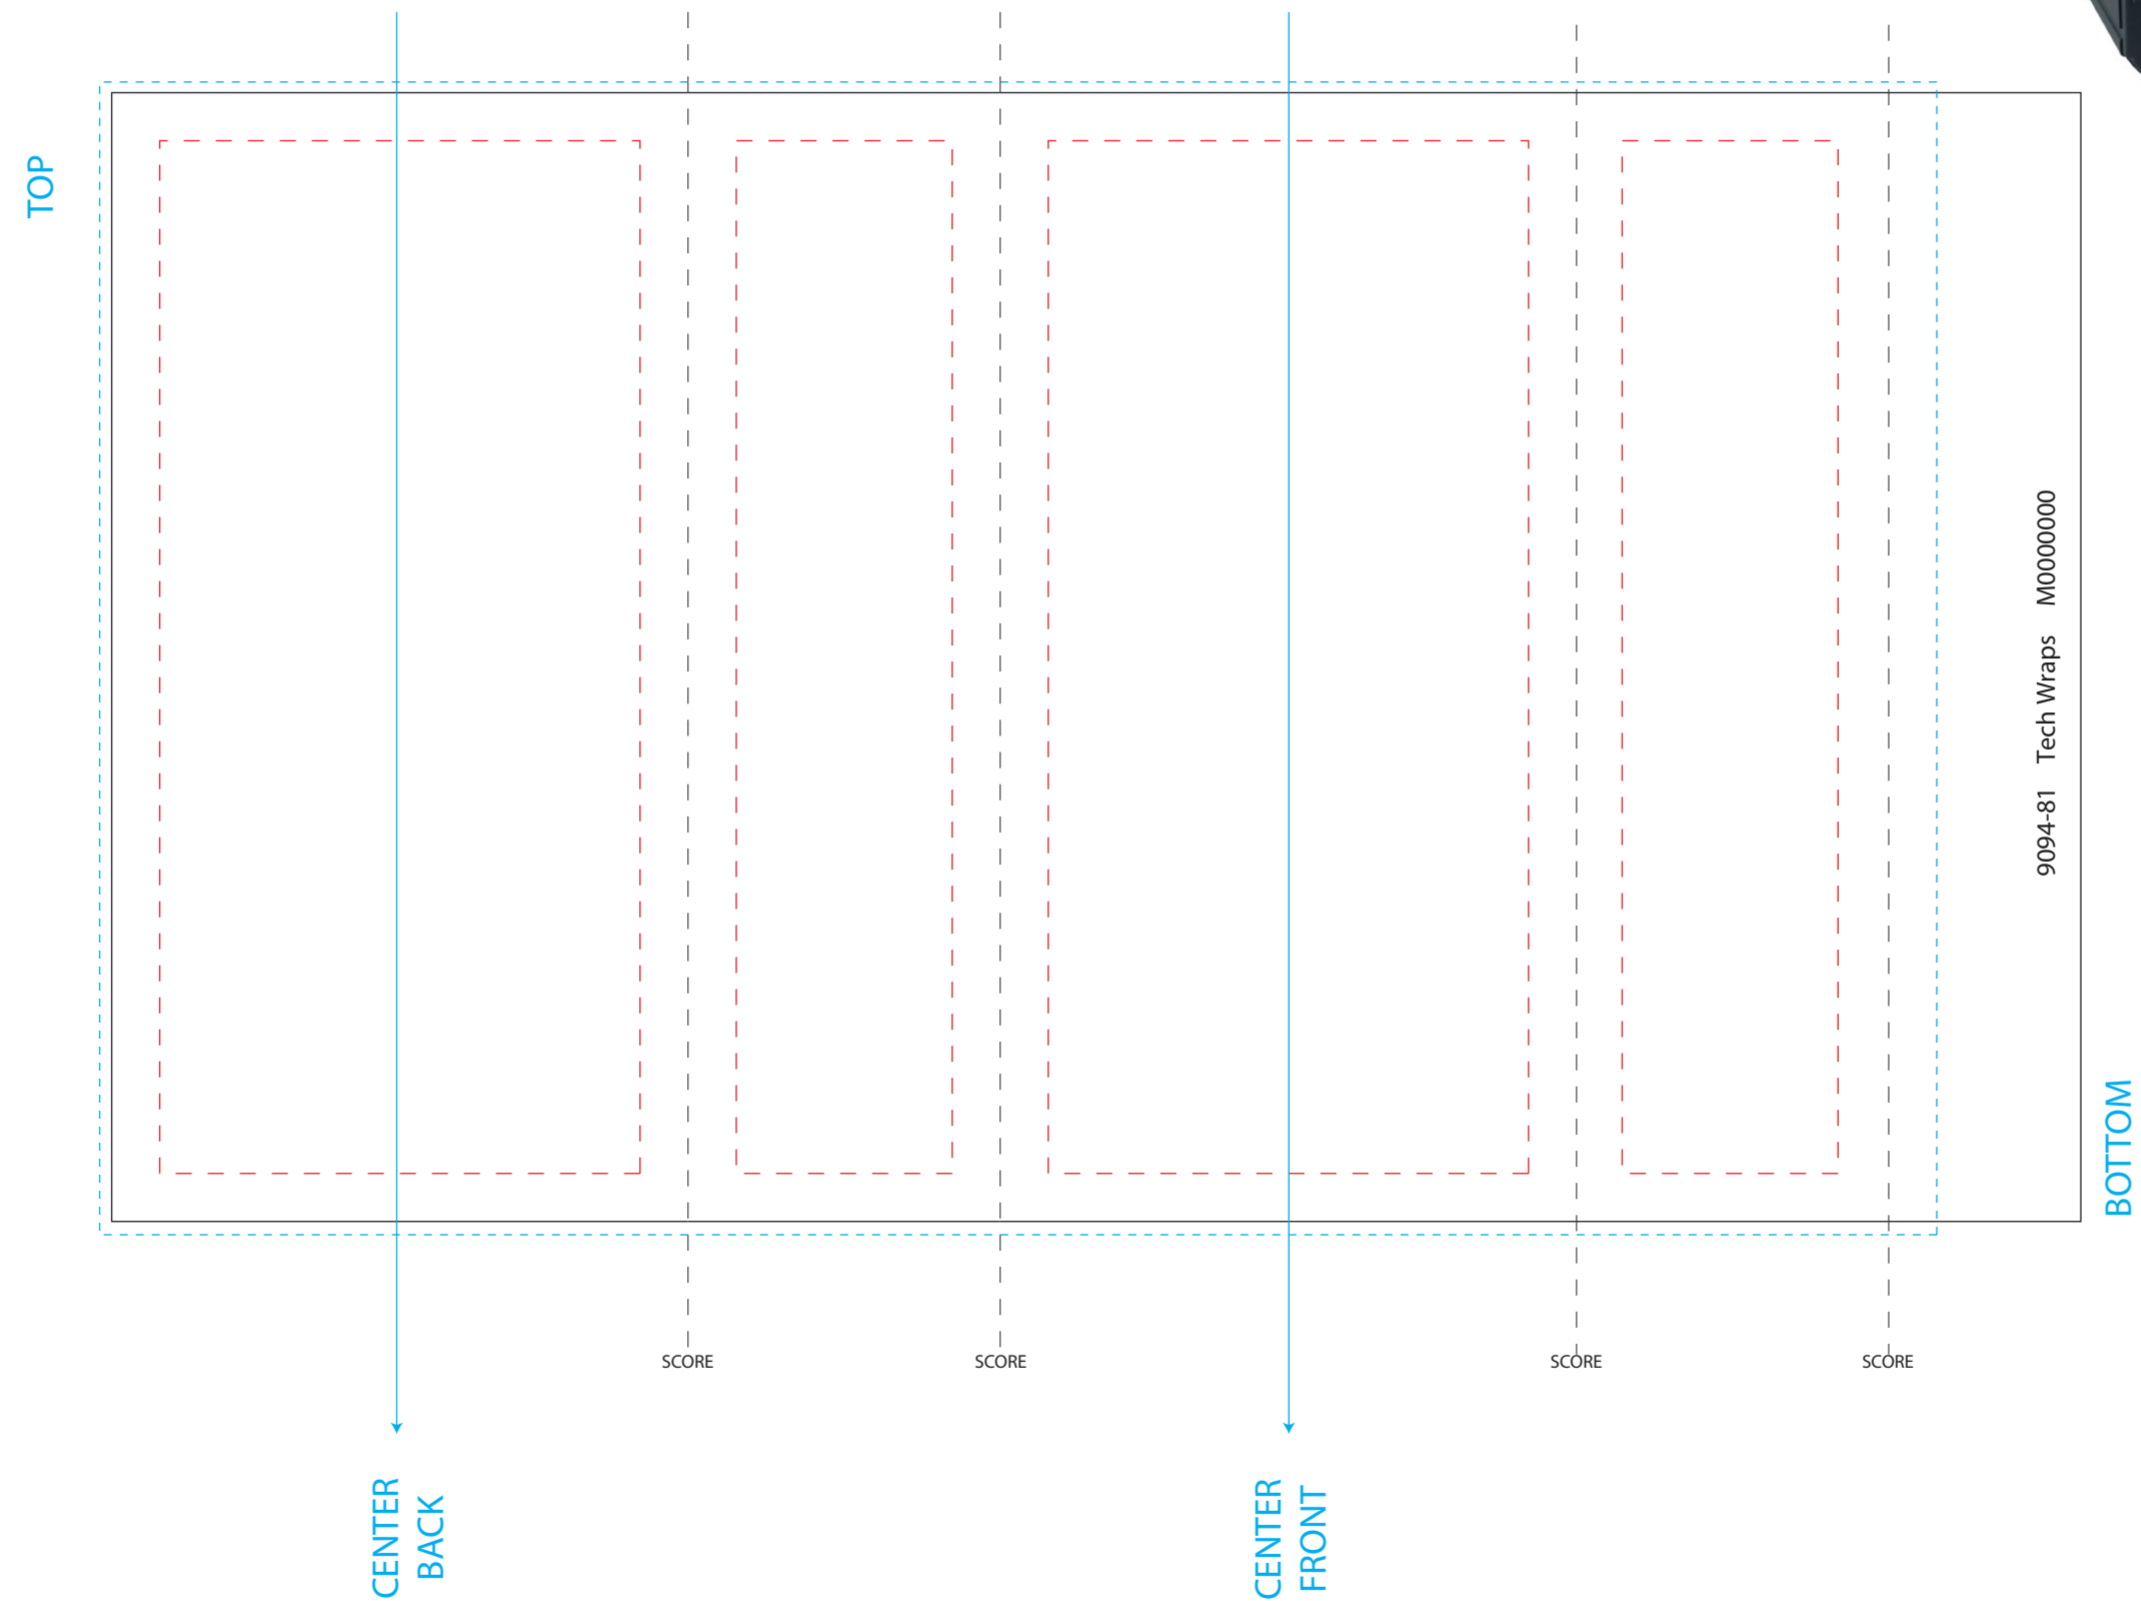

PERFECTLY PACKAGED

DISTINCTIVE GIFT SETS AND DELUXE PACKAGING

9094-81 - Wrap Product Template Size
Wrap Dimensions: 10.25" x 5.875"
Item 7199-96

- Bleed Area = 6" H x 9.5625"W
- _____ Live Area = 5.875" H x 10.25"W
- - - - - NO TEXT MAY EXTEND OUTSIDE EACH BOX

For best results, supply vector art files or a vector .pdf. All embedded images should be at least 300dpi and fonts must be converted to outlines.

For Internal Use Only
Wrap SKU: 9094-81FC