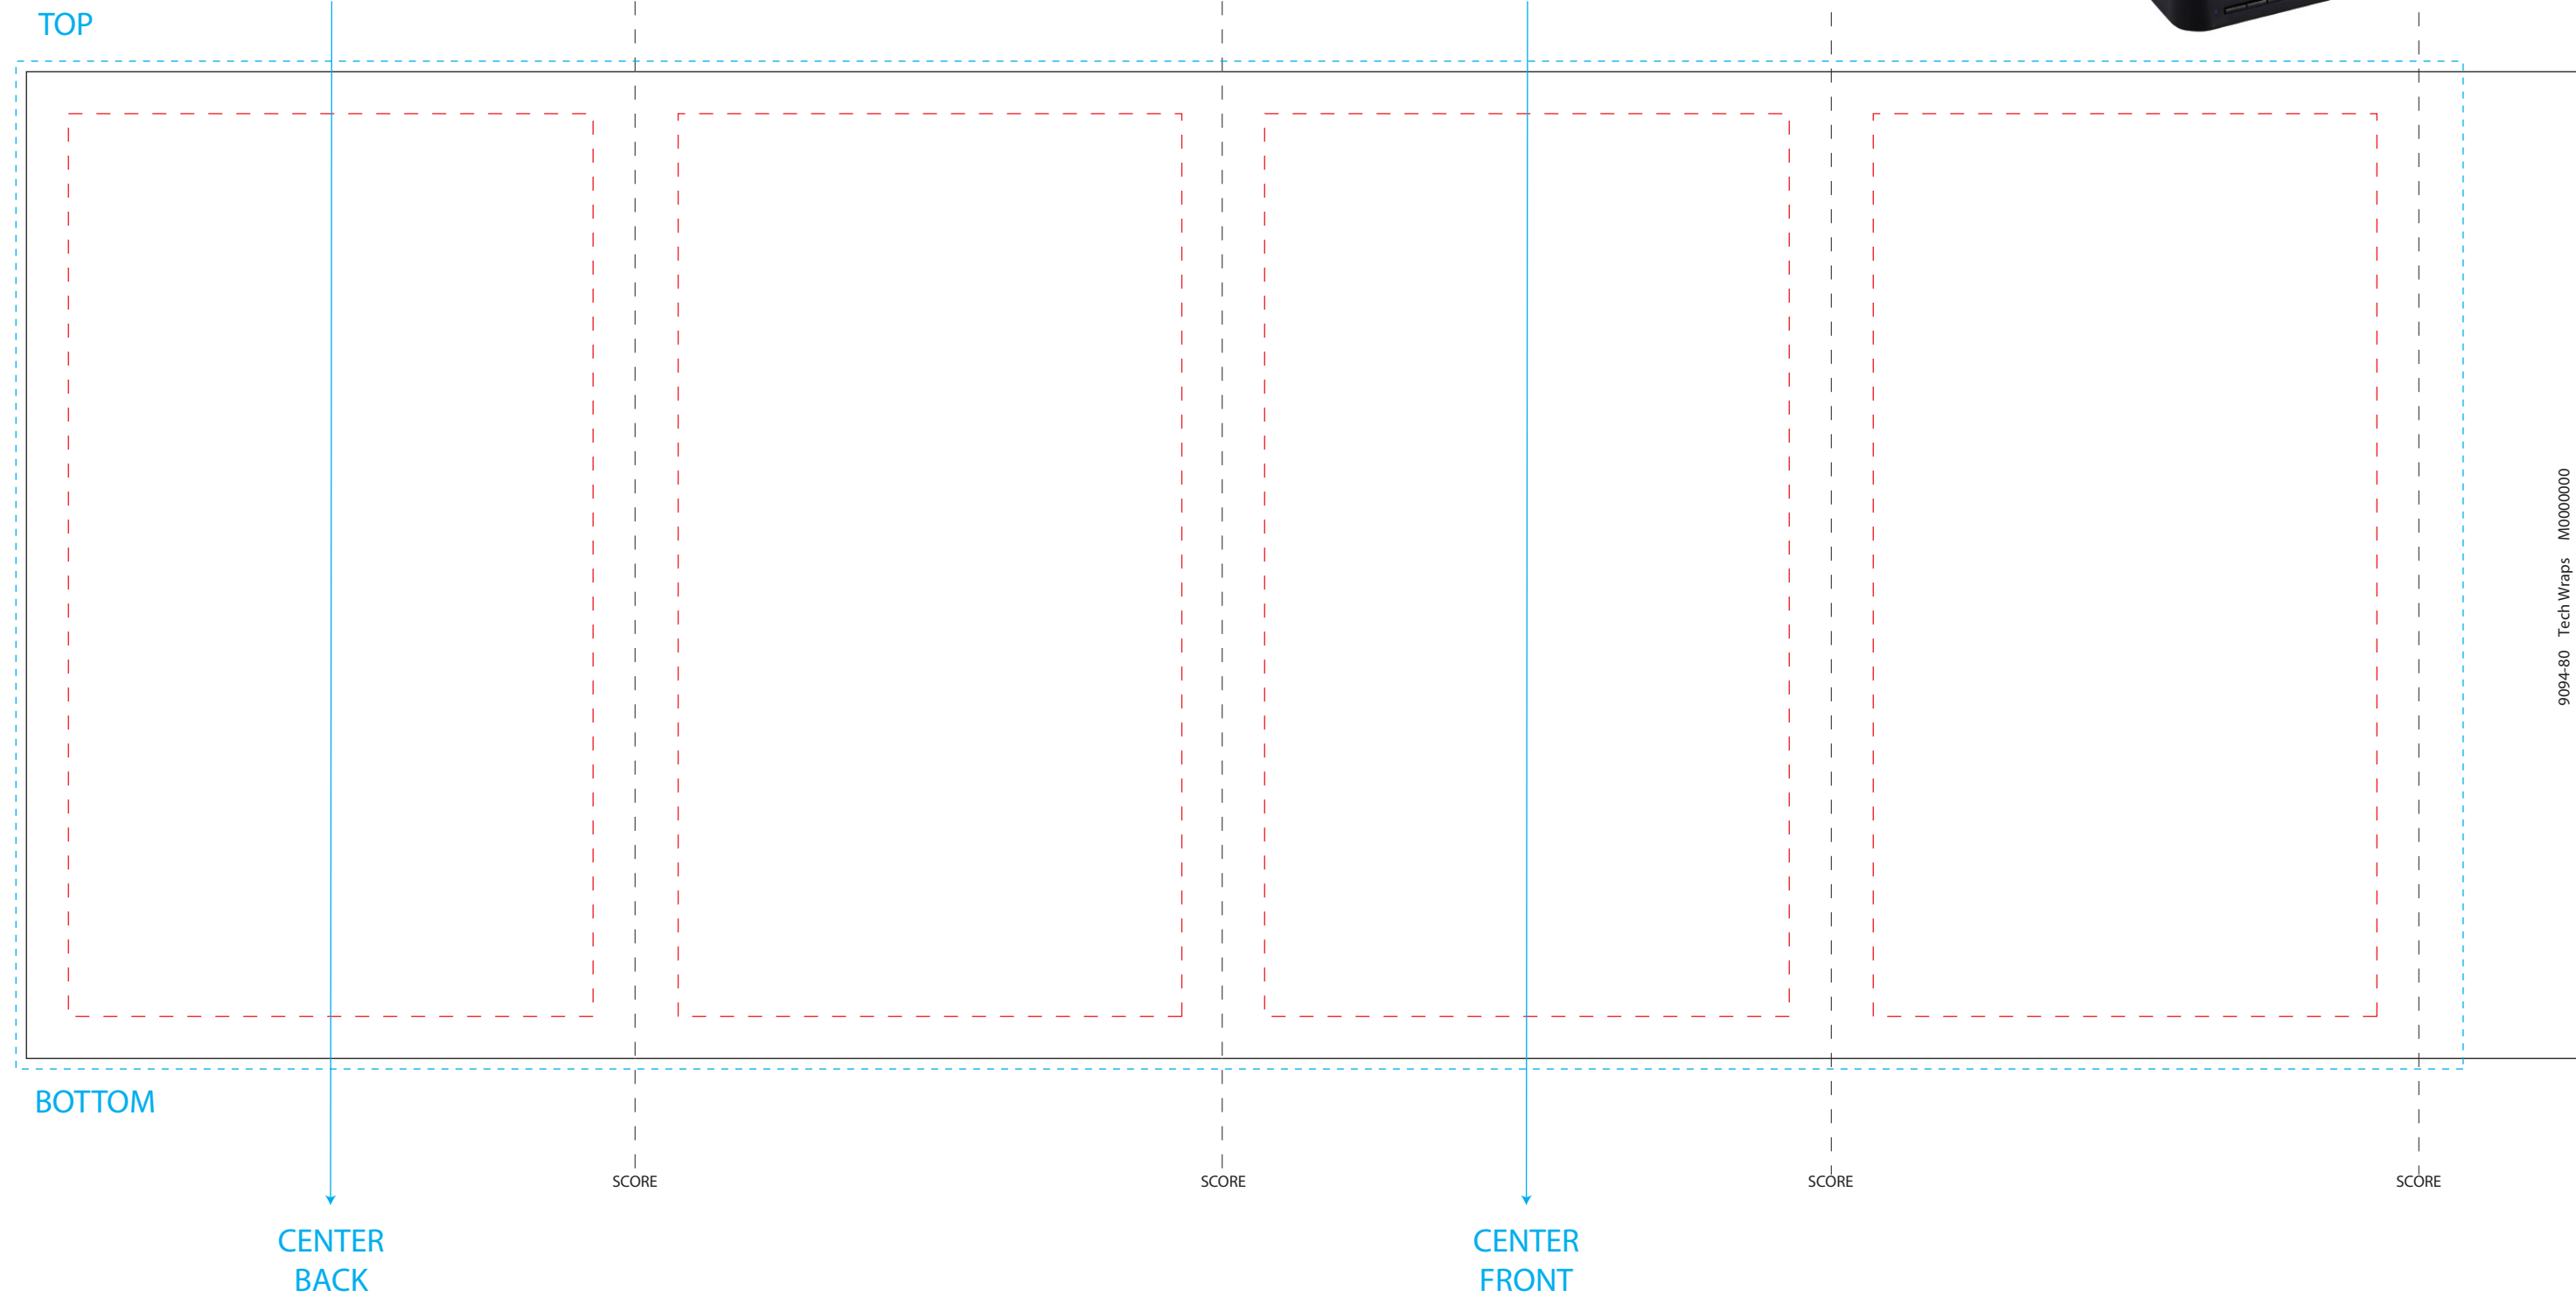

PERFECTLY PACKAGED

DISTINCTIVE GIFT SETS
AND DELUXE PACKAGING

- Bleed Area = 6" H x 14.5764"W
- _____ Live Area = 5.875" H x 15.25"W
- - - - - NO TEXT MAY EXTEND OUTSIDE EACH BOX

9094-80 - Wrap Product Template Size
Wrap Dimensions: 15.25" x 5.875"
Item 7199-87

For best results, supply vector art files or a vector .pdf. All embedded images should be at least 300dpi and fonts must be converted to outlines.

For Internal Use Only
Wrap SKU: 9094-80FC