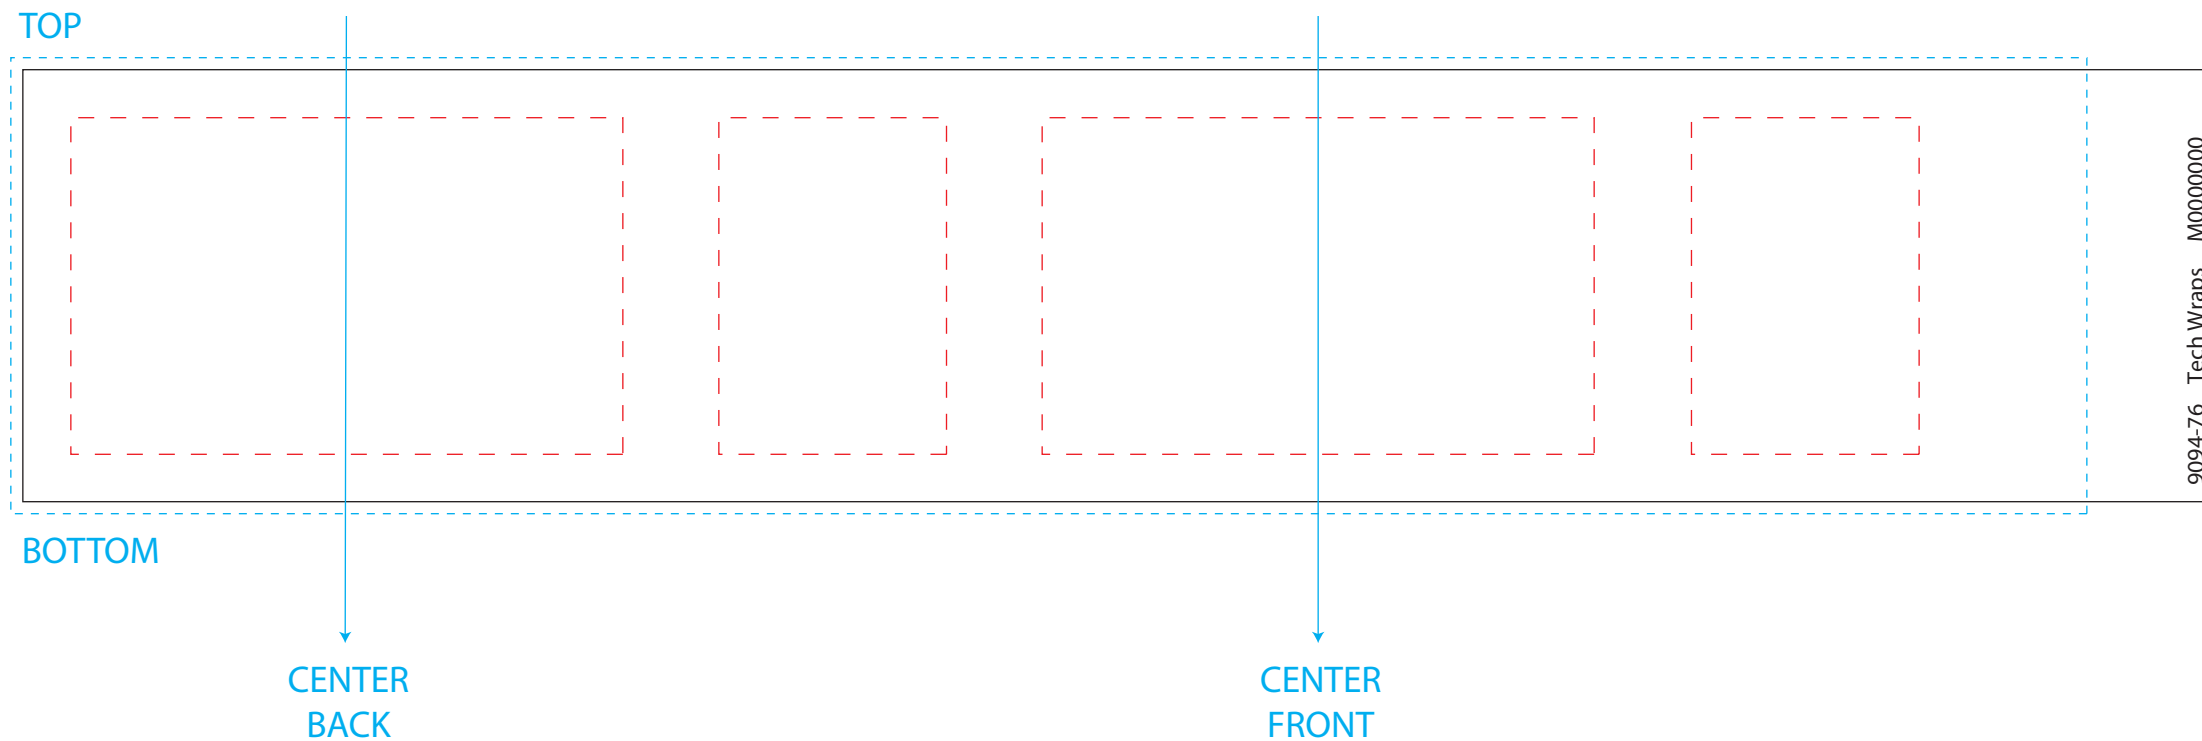

PERFECTLY PACKAGED

DISTINCTIVE GIFT SETS
AND DELUXE PACKAGING

9094-76 - Wrap Product Template Size
Wrap Dimensions: 11.5" x 2.25"
Item 7199-83

- Bleed Area = 2.375" H x 10.8126" W
- _____ Live Area = 2.25" H x 11.5" W
- - - - - NO TEXT MAY EXTEND OUTSIDE EACH BOX

For best results, supply vector art files or a vector .pdf. All embedded images should be at least 300dpi and fonts must be converted to outlines.

For Internal Use Only
Wrap SKU: 9094-76FC