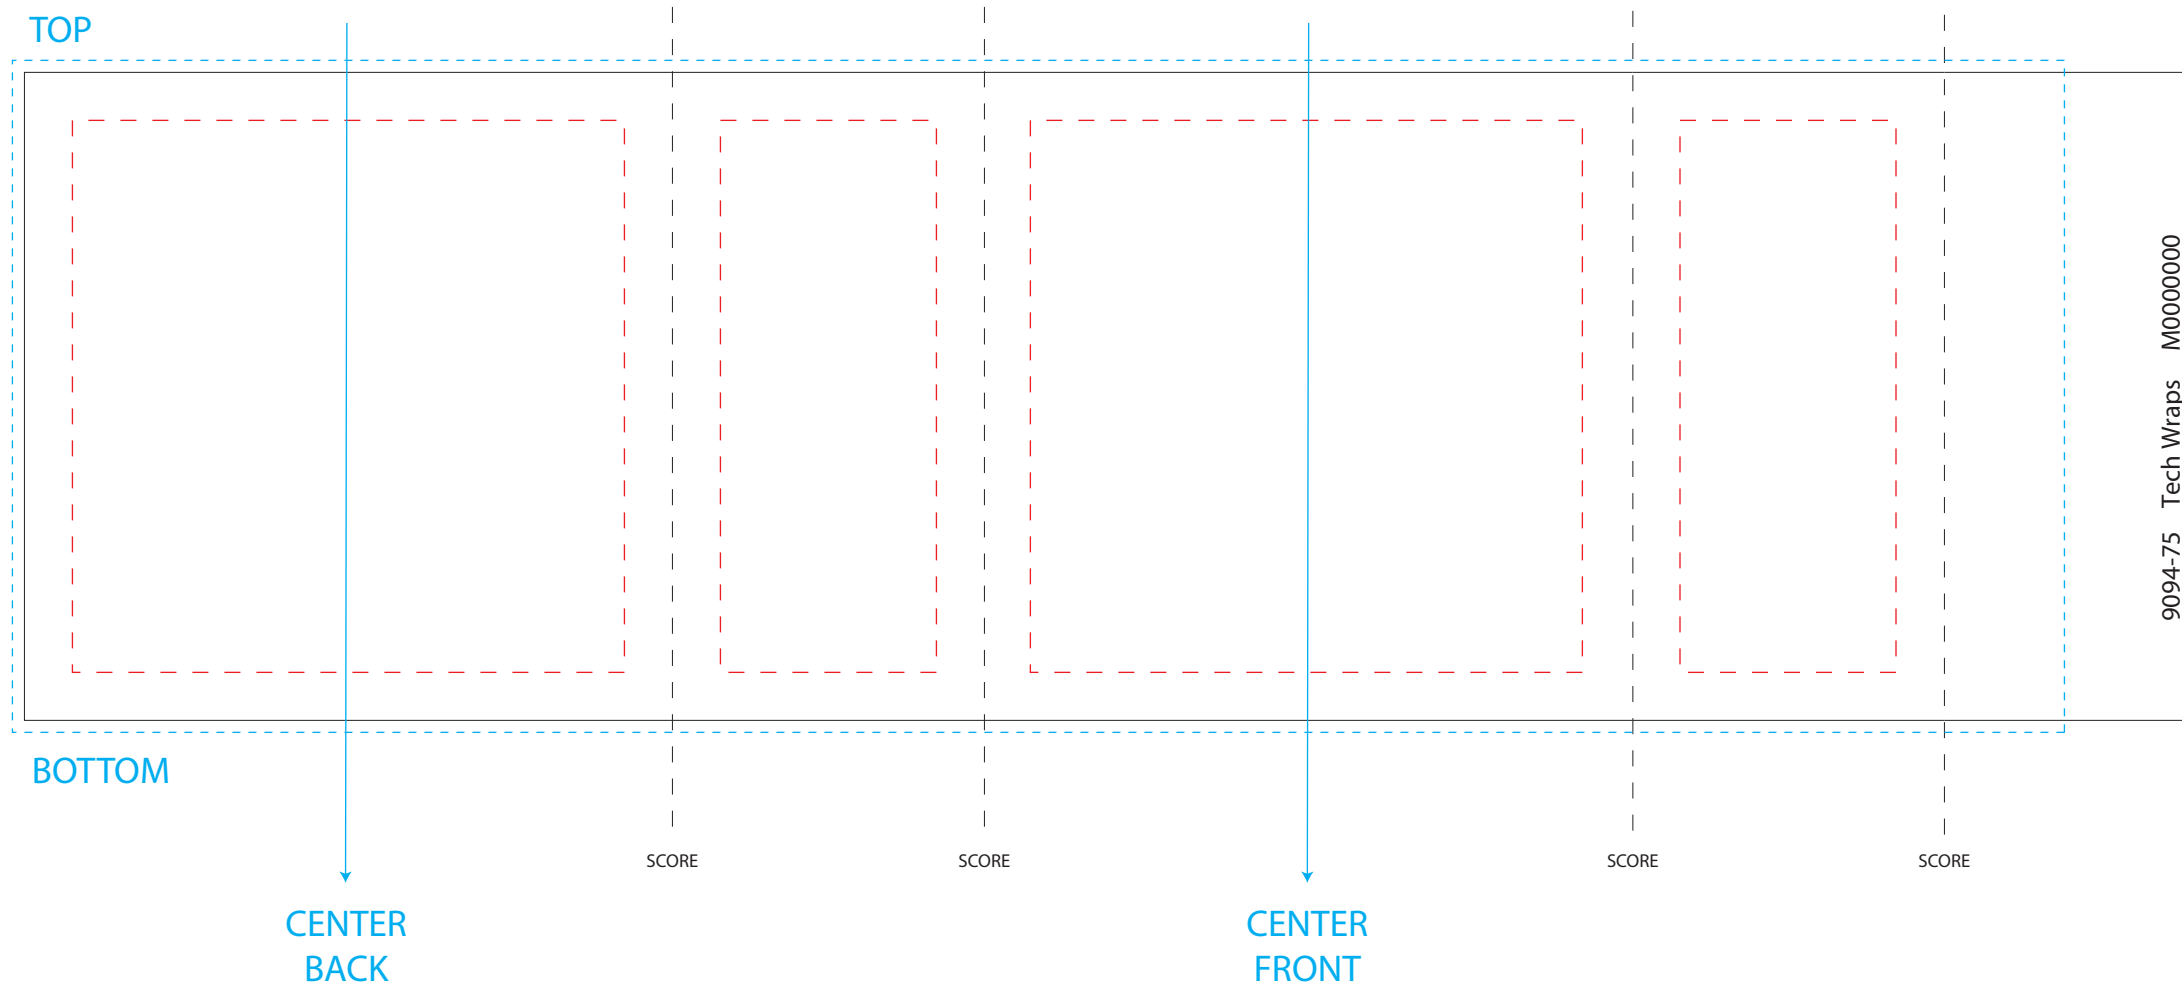

PERFECTLY PACKAGED

DISTINCTIVE GIFT SETS AND DELUXE PACKAGING

9094-75 - Wrap Product Template Size
Wrap Dimensions: 11.375" x 3.375"
Item 7199-71

- Bleed Area = 3.5" H x 10.6875" W
- _____ Live Area = 3.375" H x 11.375" W
- - - - - NO TEXT MAY EXTEND OUTSIDE EACH BOX

For best results, supply vector art files or a vector .pdf. All embedded images should be at least 300dpi and fonts must be converted to outlines.

For Internal Use Only
Wrap SKU: 9094-75FC