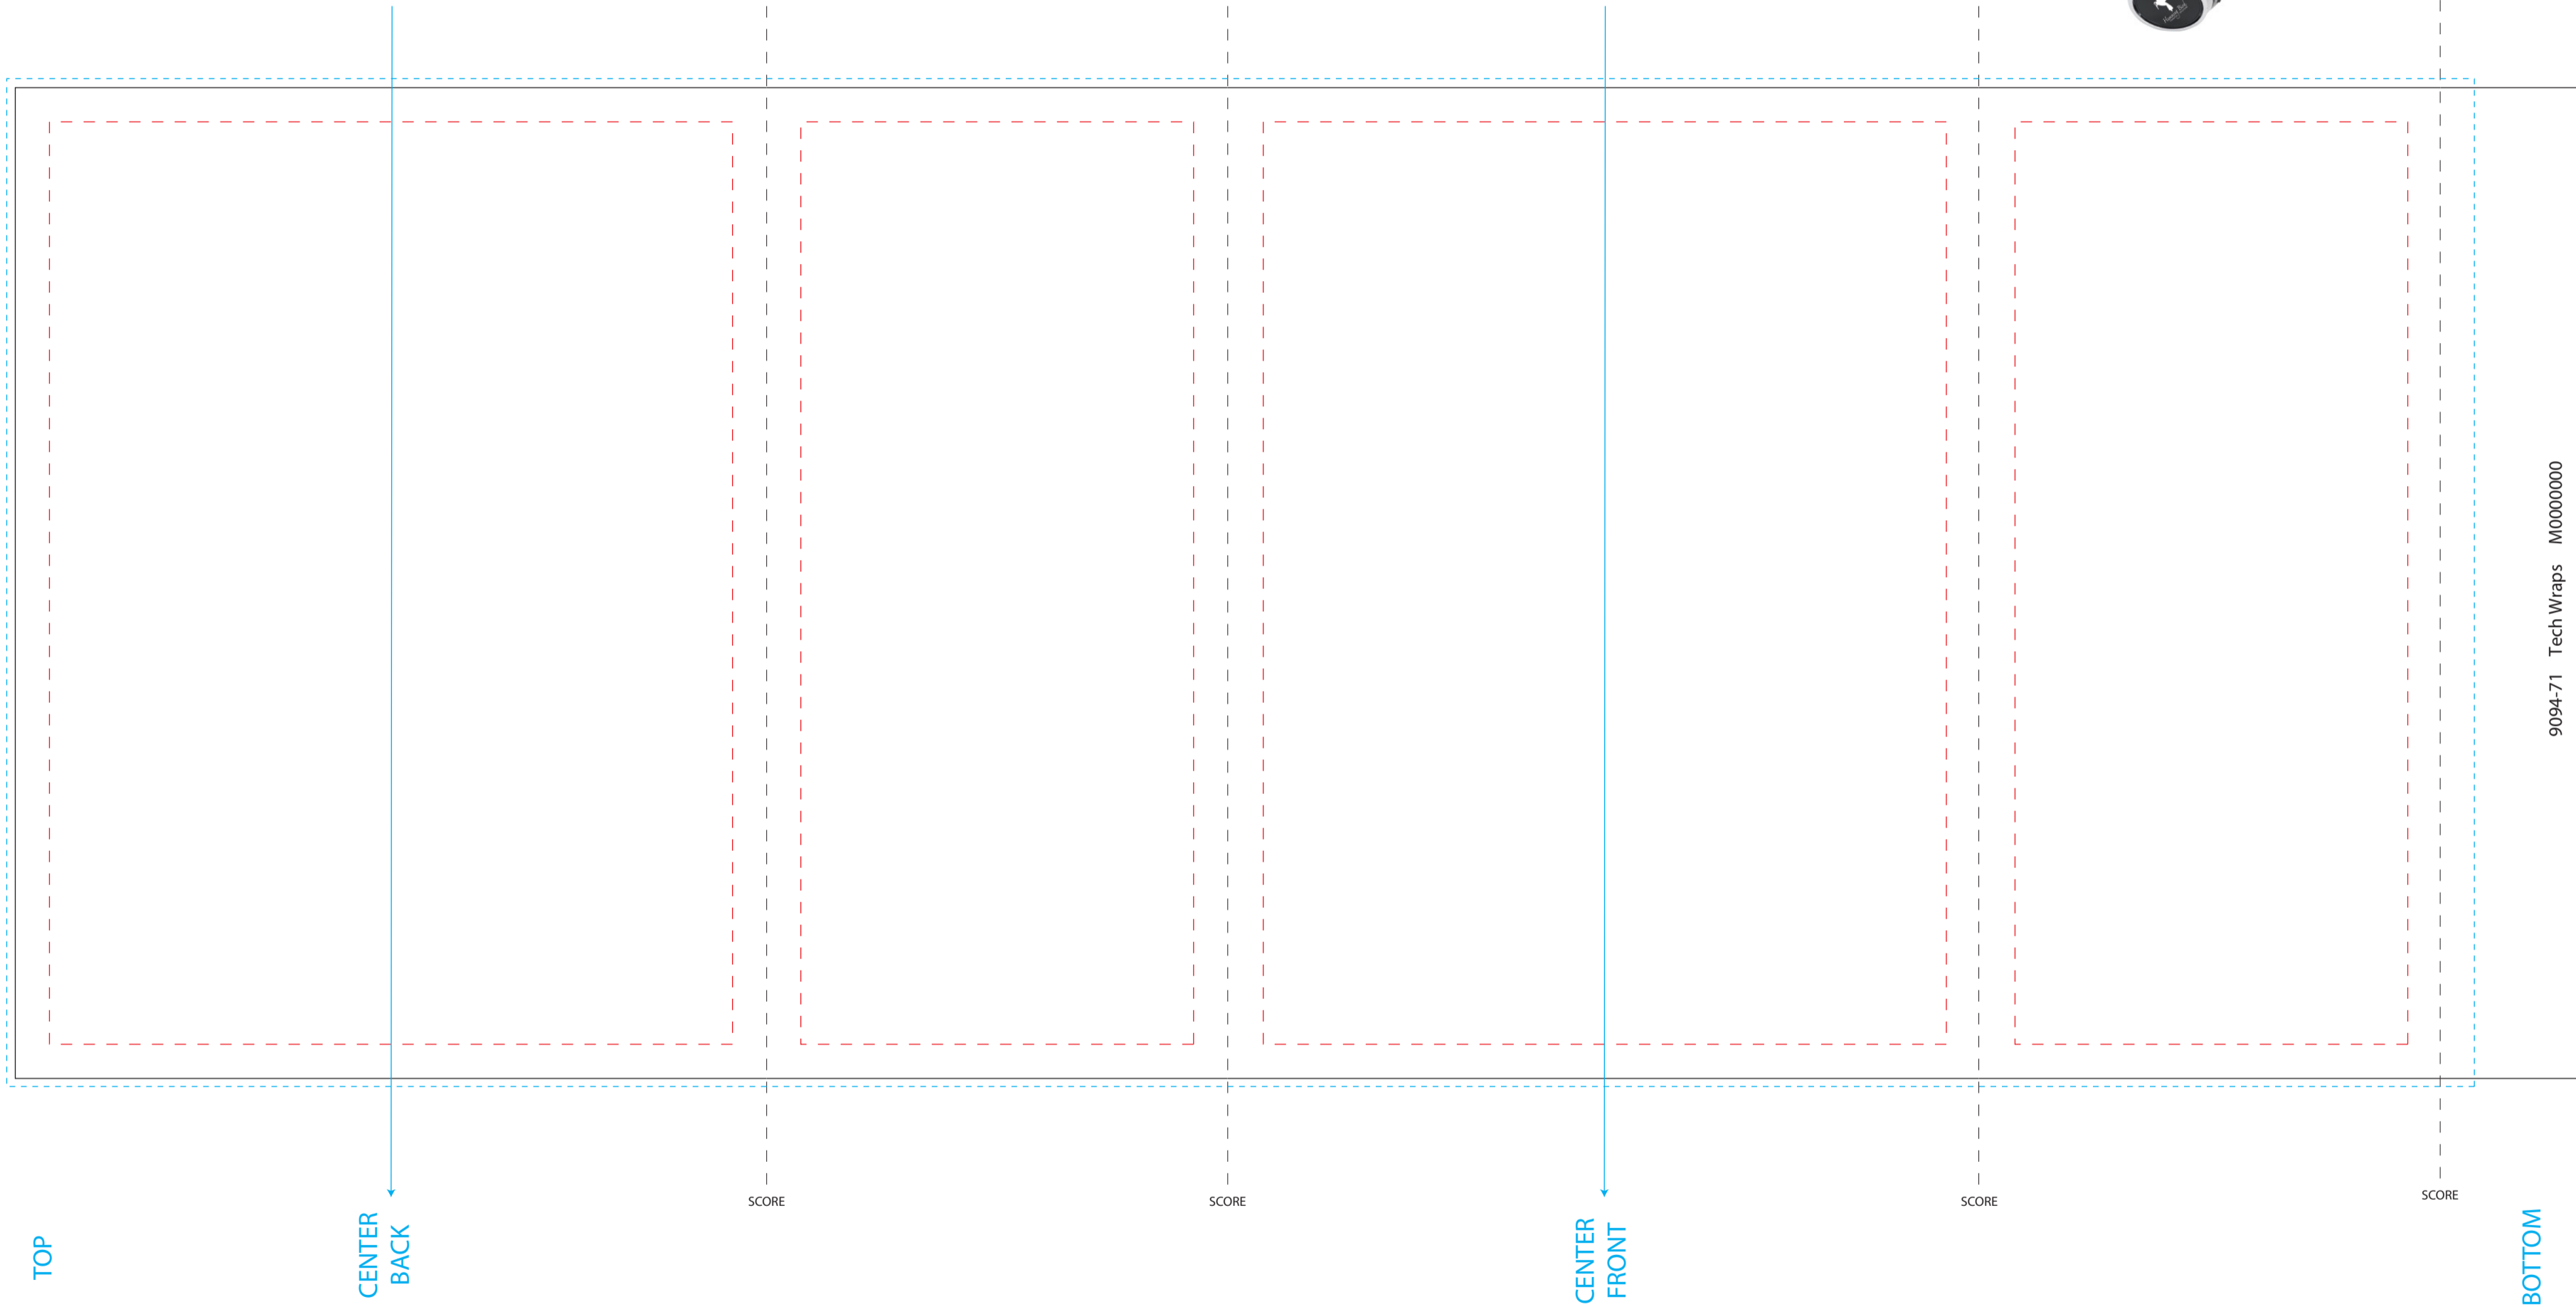

# PERFECTLY PACKAGED

DISTINCTIVE GIFT SETS AND DELUXE PACKAGING

- Bleed Area = 7.375" H x 18.0625"W
- \_\_\_\_\_ Live Area = 7.25" H x 18.75"W
- - - - - NO TEXT MAY EXTEND OUTSIDE EACH BOX

9094-71 - Wrap Product Template Size  
Wrap Dimensions: 18.75" x 7.25"  
Item 7199-35

For best results, supply vector art files or a vector .pdf. All embedded images should be at least 300dpi and fonts must be converted to outlines.

For Internal Use Only  
Wrap SKU: 9094-71FC