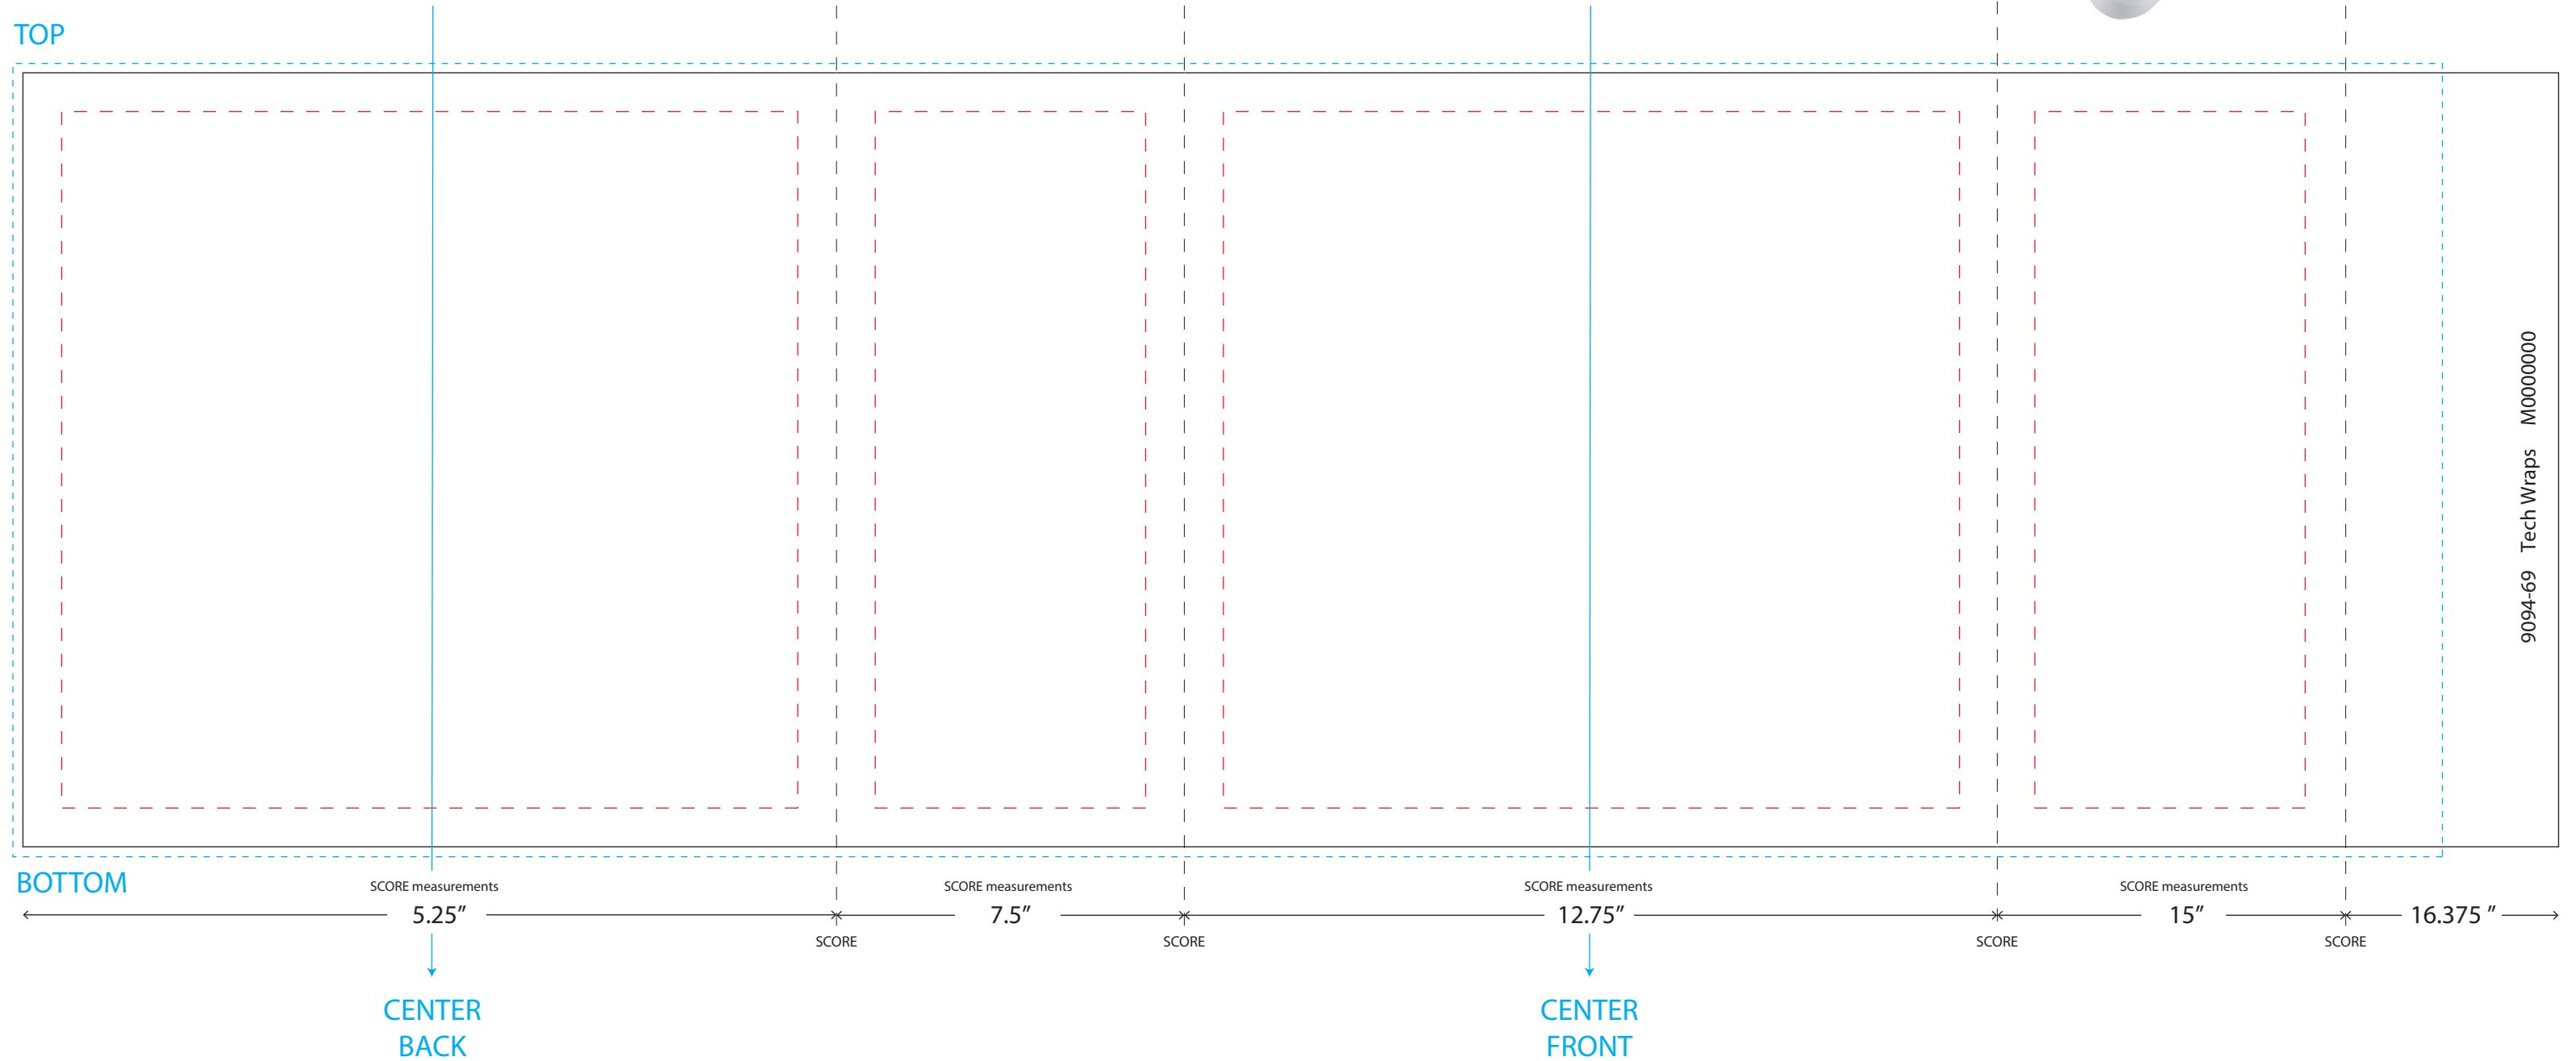

PERFECTLY PACKAGED

DISTINCTIVE GIFT SETS AND DELUXE PACKAGING

- Bleed Area = 5.125" H x 15.6897" W
- _____ Live Area = 5" H x 16.375" W
- - - - - NO TEXT MAY EXTEND OUTSIDE EACH BOX

9094-69 - Wrap Product Template Size
16.375" x 5"
Item 7199-94

For best results, supply vector art files or a vector .pdf. All embedded images should be at least 300dpi and fonts must be converted to outlines.

For Internal Use Only
Wrap SKU: 9094-69FC