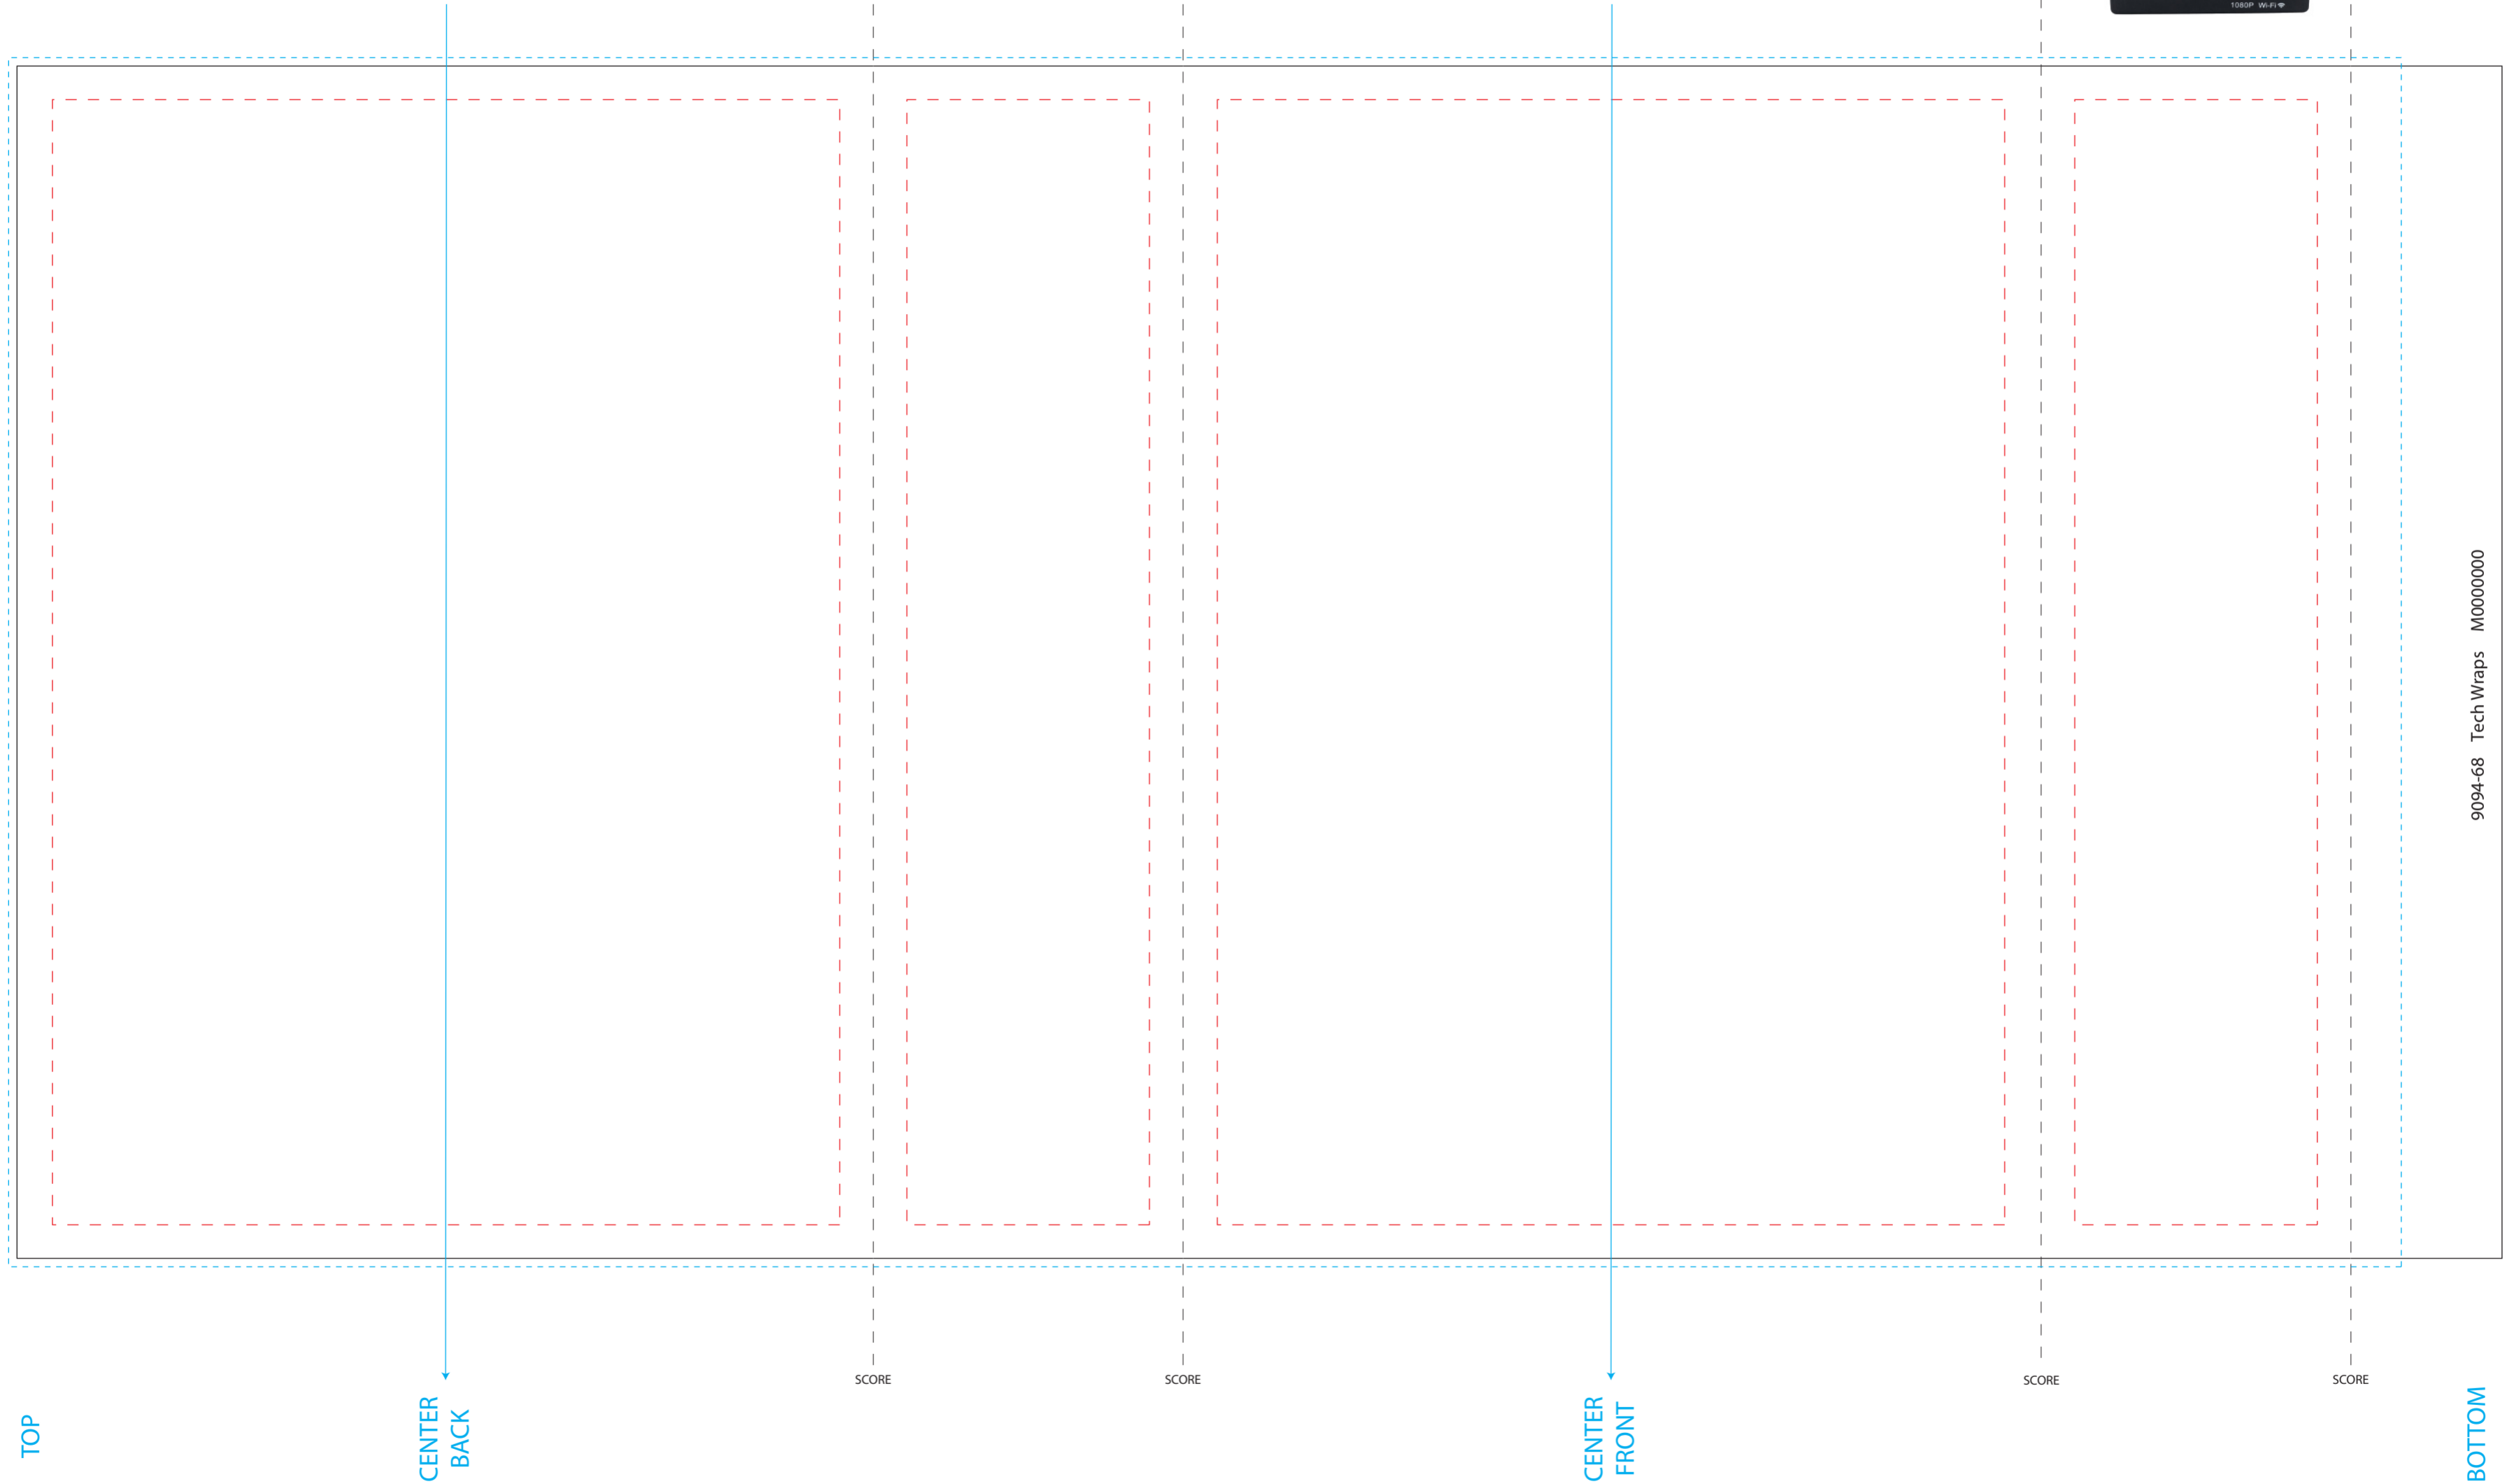

PERFECTLY PACKAGED

DISTINCTIVE GIFT SETS AND DELUXE PACKAGING

- Bleed Area = 9"H x 17.8125"W
- _____ Live Area = 8.875"H x 18.5"W
- - - - - NO TEXT MAY EXTEND OUTSIDE EACH BOX

9094-68 - Wrap Product Template Size
Wrap Dimensions: 18.5" x 8.875"
Item 7140-60

For best results, supply vector art files or a vector .pdf. All embedded images should be at least 300dpi and fonts must be converted to outlines.

For Internal Use Only
Wrap SKU: 9094-68FC

9094-68 Tech Wraps M0000000