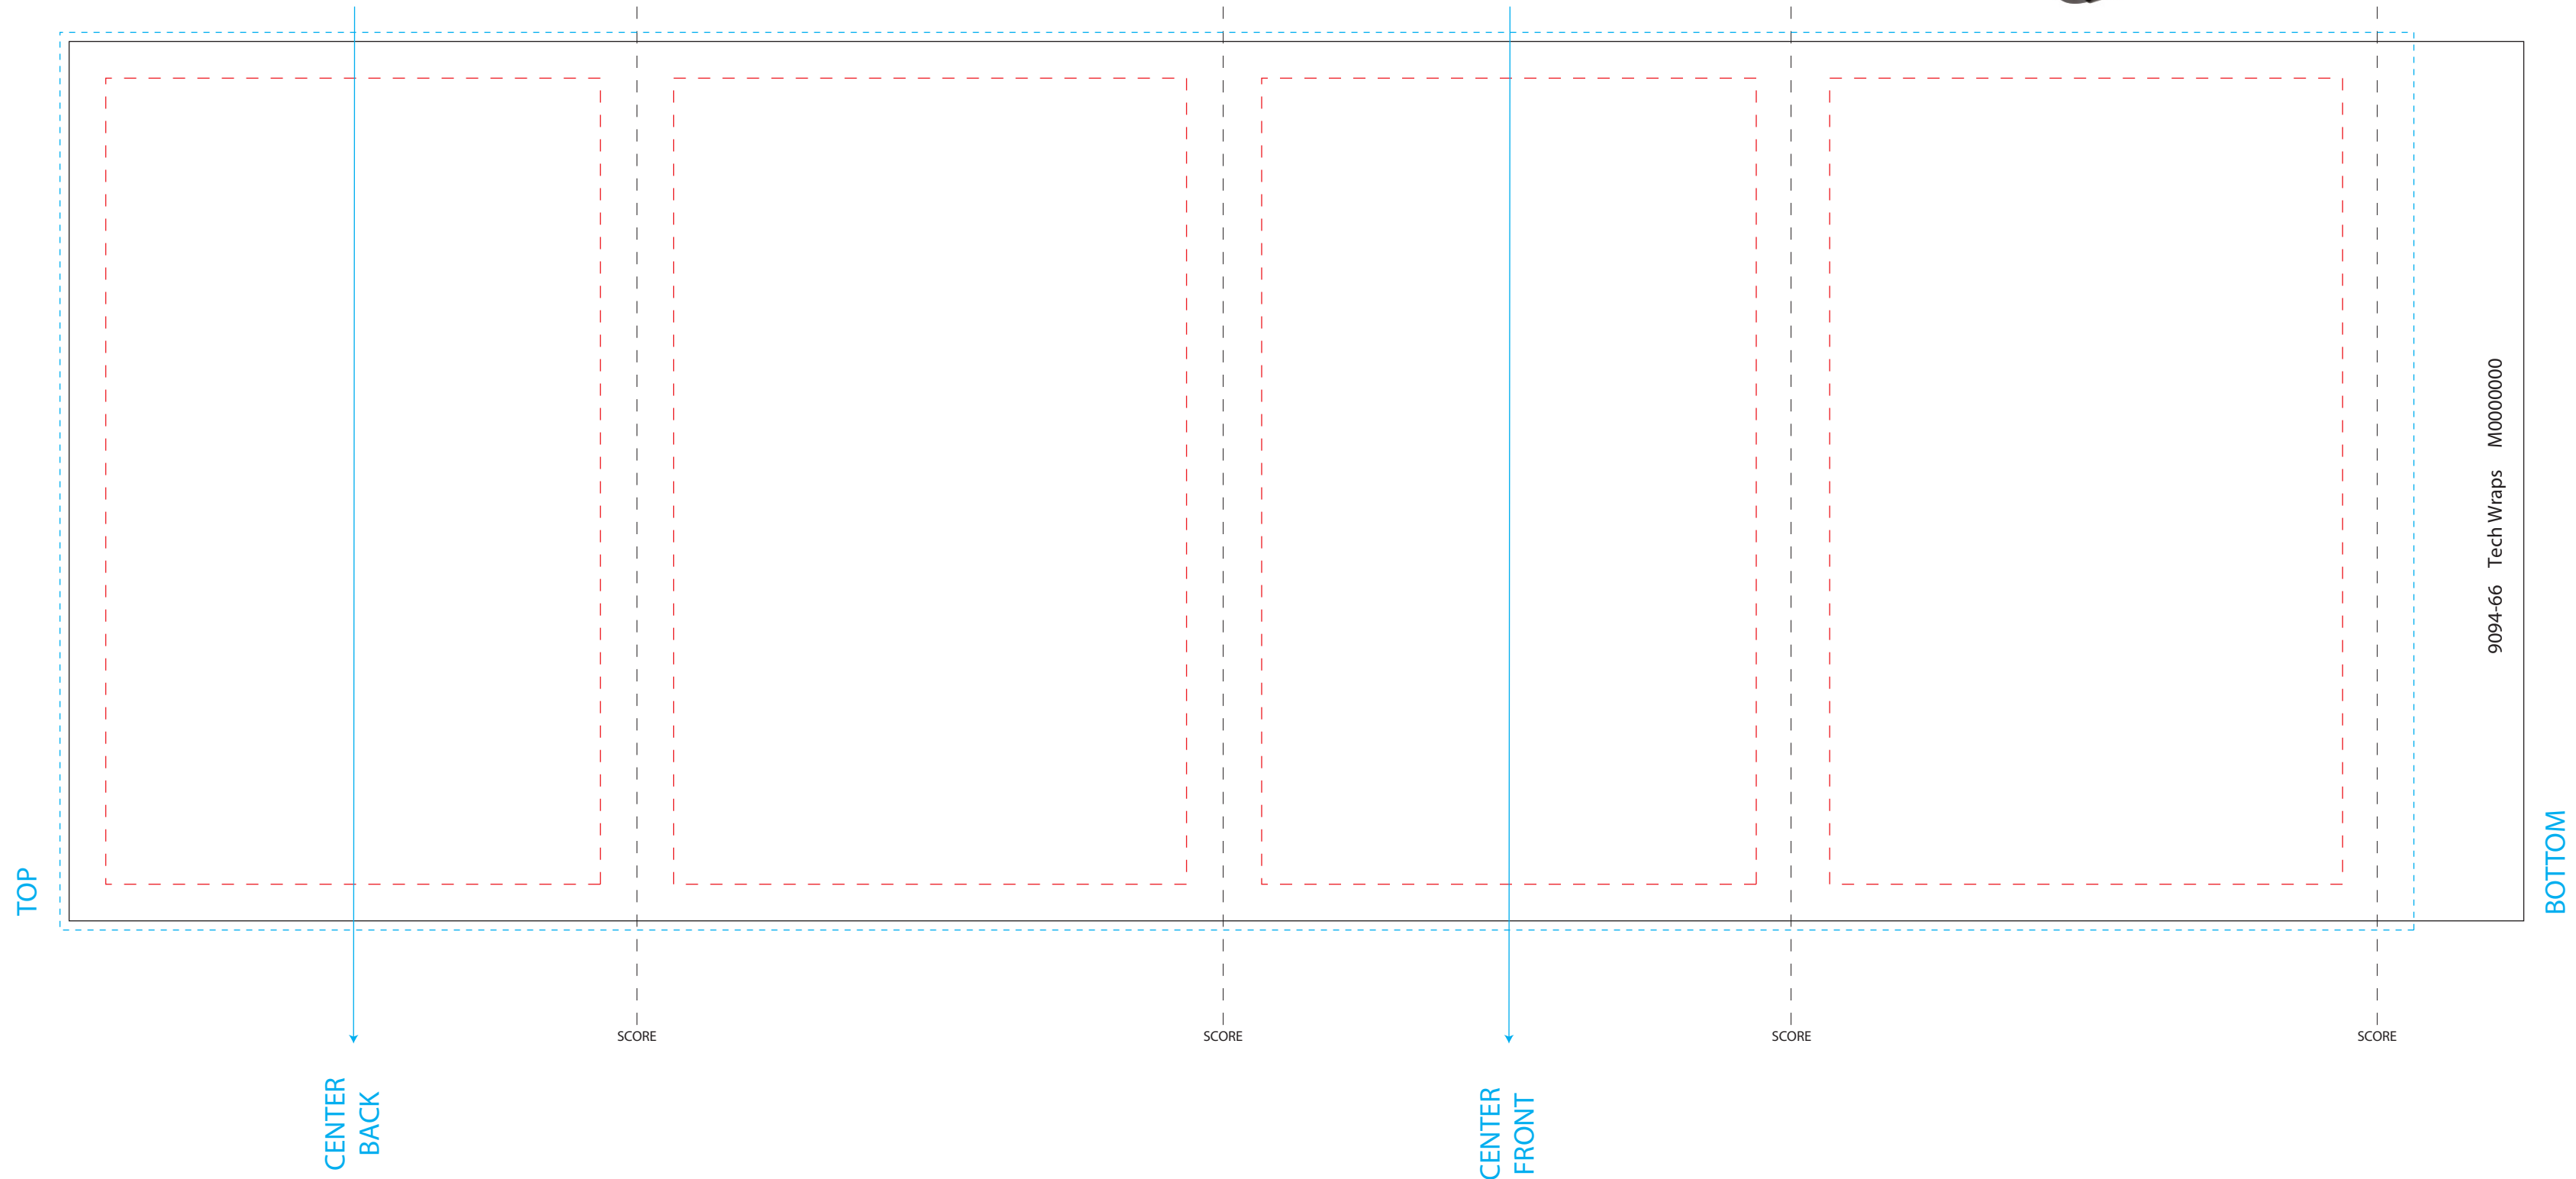

PERFECTLY PACKAGED

DISTINCTIVE GIFT SETS
AND DELUXE PACKAGING

- Bleed Area = 6.125" H x 16.0625"W
- _____ Live Area = 6" H x 16.75"W
- - - - - NO TEXT MAY EXTEND OUTSIDE EACH BOX

9094-66 - Wrap Product Template Size
Wrap Dimensions: 16.75" x 6"
Item 7140-78

For best results, supply vector art files or a vector .pdf. All embedded images should be at least 300dpi and fonts must be converted to outlines.

For Internal Use Only
Wrap SKU: 9094-66FC