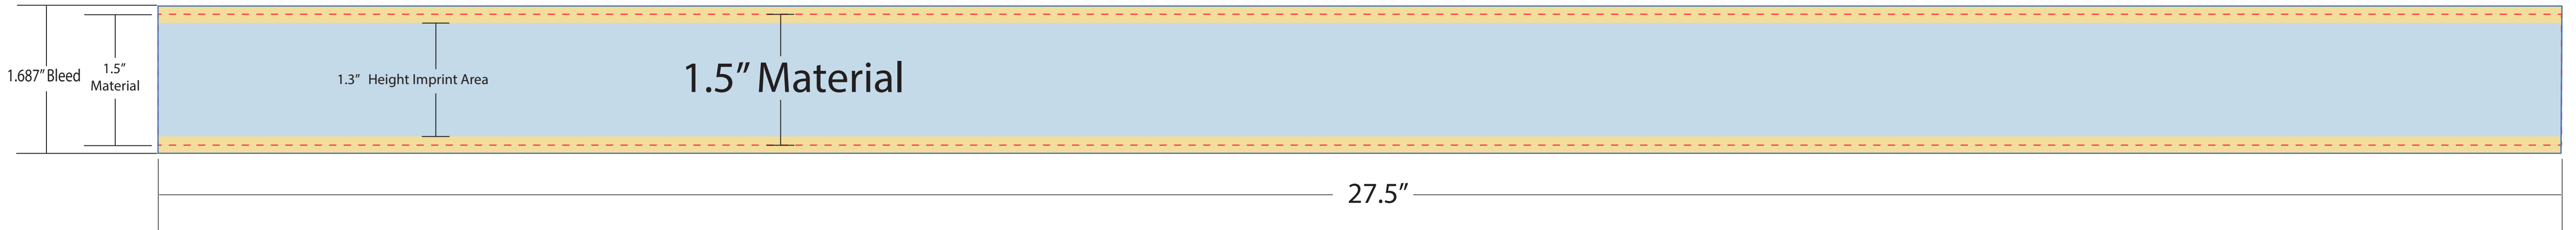

PERFECTLY PACKAGED

DISTINCTIVE GIFT SETS
AND DELUXE PACKAGING

1080-76FC
Full Color Velcro Band - Blanket
Dimensions: 1.5" H x 27.5" W

1.5" Blanket Wrap Template Width Dimensions
Red dash line represents the actual material width.

Blank Template

For best results, supply vector art files or a vector .pdf. All embedded images should be at least 300dpi and fonts must be converted to outlines.

For Internal Use Only

Compatible Items:

- 1080-01 Spring Throw Blanket
- 1080-02 Micro Coral Plush Blanket
- 1080-03 Sweatshirt Blanket
- 1080-04 Cozy Fleece Blanket
- 1080-05 Sherpa Home Throw
- 1080-18 Appalacian Sherpa Blanket
- 1080-32 Ultra-Light Quilted Blanket
- 1080-34 Fleece Sherpa Blanket
- 1080-70 Chenille Blanket
- 1080-72 Plaid Fleece Sherpa Blanket
- 7950-57 Field & Co.® Sherpa Blanket
- 7950-60 Field & Co.® Plaid Sherpa Blanket